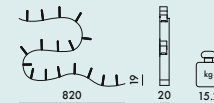

7 bookends

8004

8005

11 bookends

8006

8008

17 bookends

8010

MATERIAL

fire-retardant mass-dyed thermoplastic technopolymer

8004/8006/8010

Bookworm
video tutorial

EN 14749:2005

6.1	level reached	Compliant
6.6		Compliant
UNI 8606:1984	(maximum level) 5	

8012

2 sides	20.2	0.062	177X7X50
5 shelves	28.0	0.068	109X50X13
8 dividers	10.72	0.030	46X43X13
8 dividers	10.72	0.030	46X43X13