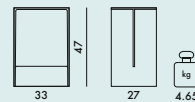

9900

MATERIAL
Transparent or batch-dyed PMMA

9910 1 13.4 0.151 81X60X31

9900 1 5.77 0.076 59X39X33

EN 1022:2008	Compliant
EN 16139:2013	
par. 4	Compliant
EN 1728:2012	reached level
6.4	(maximum level) L2
6.5	(maximum level) L2
6.15	(maximum level) L2
6.16	(maximum level) L2
6.17	(maximum level) L2
6.18	(maximum level) L2
6.24	(maximum level) L2
6.25	(maximum level) L2