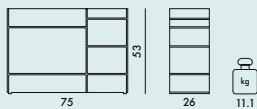

SOUND-RACK 2013

Design Ludovica + Roberto Palomba

Kartell • LAUFEN

Kartell • LAUFEN

MAX-BEAM 2013

Design Ludovica + Roberto Palomba

9910