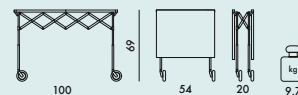

4470

FRAME
Chrome-plated steel and polished aluminium feet

TOP
Nylon loaded with glass fiber and scratch-proof paint

4473

FRAME
Painted steel

TOP
Nylon loaded with glass fiber and scratch-proof paint

4460

FRAME
Chrome-plated steel and polished aluminium feet

TOP
Painted or polyester coated polyurethane

4463

FRAME
Painted steel

TOP
Mat painted polyurethane

4470	1	14.0	0.246	98X33X76
4473	1	14.0	0.246	98X33X76

4460	1	12.6	0.147	80X30X61
4463	1	12.6	0.147	80X30X61