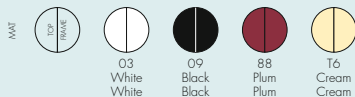

4470

FRAME
Chrome-plated steel and polished aluminium feet

TOP
Nylon loaded with glass fiber and scratch-proof paint

4473

FRAME
Painted steel

TOP
Nylon loaded with glass fiber and scratch-proof paint

4460

FRAME
Chrome-plated steel and polished aluminium feet