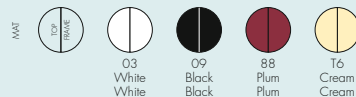

4470	1	14.0	0.246	98X33X76
4473	1	14.0	0.246	98X33X76