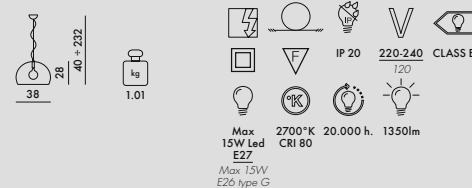

9053/9054

MATERIAL
Batch-dyed recycled PMMA