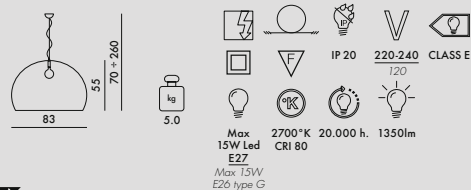

MATERIAL
Batch-dyed recycled PMMA

9058/9059

9097/9098

MATERIAL
Painted PMMA

JJ14
One E27 max. 12W LED light bulb included
Cannot be sold separately
from 9058/9097

One E26 Max 7.5V LED light bulb included
Cannot be sold separately
from 9059/9098