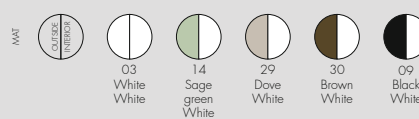

NEW SUSTAINABLE MATERIAL

MATERIAL
Batch-dyed recycled PMMA

9058/9059

9097/9098

MATERIAL
Painted PMMA

JJ14
One E27 max. 12W LED light bulb included
Cannot be sold separately
from 9058/9097

One E26 Max 7.5V LED light bulb included
Cannot be sold separately
from 9059/9098

MATERIAL
Mass-dyed thermoplastic technopolymer

9450/9451

9455/9456

9460/9461

JJ14
One E27 max. 12W LED light bulb included
Cannot be sold separately
from 9450/9455/9460

One E26 Max 7.5V LED light bulb included
Cannot be sold separately
from 9451/9456/9461

9058/9059	1	10.45	0.481	86X65X86
9097/9098	1	10.45	0.481	86X65X86

9450/9451	1	4.7	0.13	53X53X43
9455/9456	1	4.7	0.13	53X53X43
9460/9461	1	4.7	0.13	53X53X43