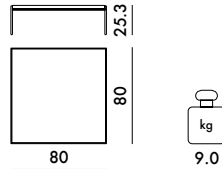

TRAYS 2002

Design Piero Lissoni

4410

4412

4414

FRAME

Chrome-plated or painted steel

SHELVES

6.43

0.042

98X8X54

4412

1

10.25

0.066

92X8X89