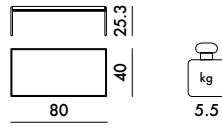

TRAYS 2002

Design Piero Lissoni

4410

4412

4414

FRAME

Chrome-plated or painted steel

SHELVES

6.43

0.042

98X8X54

4412

1

10.25

0.066

92X8X89