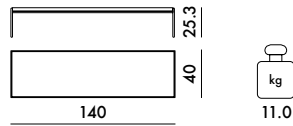

TRAYS 2002

Design Piero Lissoni

4410

4412

4414

FRAME

Chrome-plated or painted steel

SHELVES

6.43

0.042

98X8X54

4412

1

10.25

0.066

92X8X89