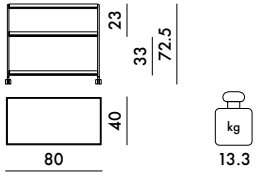

6.43

0.042

98X8X54

4412

1

10.25

0.066

92X8X89

4414

1

12.5

0.076

157X9X54

4416

4418

FRAME

Chrome-plated or painted steel

SHELVES

Mass-colored or painted PMMA

MAT

03
White

09
Black

4416	1	14.8	0.109	86X24X53
4418	1	33.2	0.224	174X28X46

4416	reached level
UNI 8606/84	(maximum level) 3
UNI 8600/84	(maximum level) 3