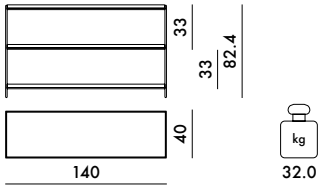

6.43

0.042

98X8X54

4412

1

10.25

0.066

92X8X89

4414

1

12.5

0.076

157X9X54

4416

4418

FRAME

Chrome-plated or painted steel

SHELVES

Mass-colored or painted PMMA

MAT

03
White

09
Black

4416	1	14.8	0.109	86X24X53
4418	1	33.2	0.224	174X28X46

4416	reached level
UNI 8606/84	(maximum level) 3
UNI 8600/84	(maximum level) 3