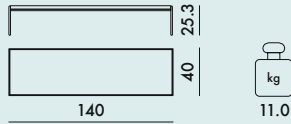

TRAYS 2002

Design Piero Lissoni

4410

4412

4414

FRAME

Chrome-plated steel

SHELVES

Batch-dyed PMMA

4410 - 4414

EN 1730:00

reached level

6.5 (maximum level) 3

6.3 (maximum level) 3

4410

1

6.43

0.042

98X8X54

4412

1

10.25

0.066

92X8X89