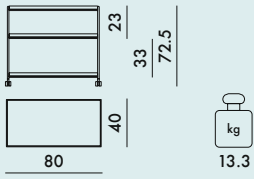

6.43

0.042

98X8X54

4412

1

10.25

0.066

92X8X89

4414

1

12.5

0.076

157X9X54

4416

4418

FRAME

Chrome-plated steel

SHELVES

Batch-dyed PMMA

4416	1	14.8	0.109	86X24X53
4418	1	33.2	0.224	174X28X46

4416	reached level
UNI 8606/84	(maximum level) 3
UNI 8600/84	(maximum level) 3