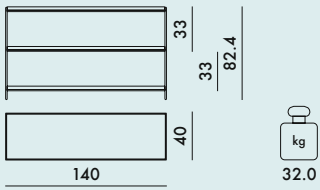

6.43

0.042

98X8X54

4412

1

10.25

0.066

92X8X89

4414

1

12.5

0.076

157X9X54

4416

4418

FRAME

Chrome-plated steel

SHELVES

Batch-dyed PMMA

4416	1	14.8	0.109	86X24X53
4418	1	33.2	0.224	174X28X46

4416	reached level
UNI 8606/84	(maximum level) 3
UNI 8600/84	(maximum level) 3