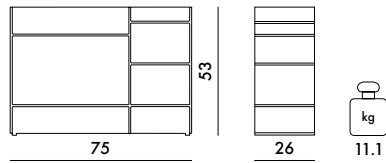

SOUND-RACK 2013

Design Ludovica Serafini + Roberto Palomba

Kartell • LAUFEN

9910

MATERIAL

Transparent or batch-dyed PMMA

TRANSPARENT

B4
Crystal

VE
Aquamarine

RO
Nude

AT
Tangerine

AM
Amber

FU
Smoke

BL
Sunset
blue