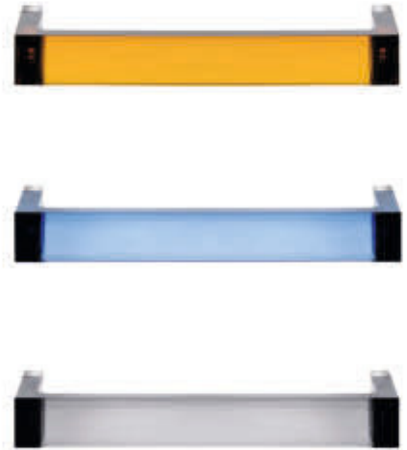

9930

9935

9940

WALL SUPPORTS

Chrome ABS

MATERIAL

Transparent or mass-dyed PMMA

9930	1	0.43	0.003	35X11X8
9935	1	0.55	0.004	51X10X8
9940	1	0.76	0.006	64X11X9