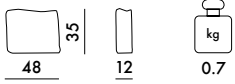

7176
Cushion

MATERIAL

Fabric-upholstered goose feather and down cushions
Missoni fabrics

QQ
Vevey
red
tones

Removable cover