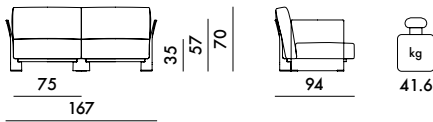

6042 Transparent frame A6042

6044 Transparent frame A6044

Additional seat
To create a sofa that seats more than three, order "N" multiple units (each multiple unit is an additional seat).

60440 Cushion cover for set of cushions

Fire tested version
UK Standard BS 5852 S4 part 1
US - California Standard TB 117

*Any combination of collection fabrics can be used on request.
Dimensions of customised fabric to cover a single piece:
1-seat 140x230 cm.

EN 1022:2005	Compliant
EN 1728:2000	Level achieved
6.2.1	(maximum level) 5
6.2.2	(maximum level) 5
6.6	(maximum level) 5
6.7	4