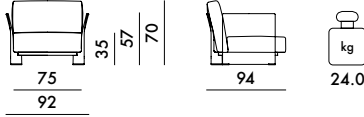

POP MISSONI 2007

Design Piero Lissoni with Carlo Tamborini

6051

Transparent frame