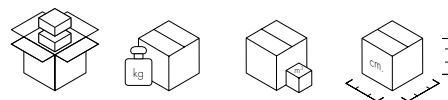

POP 2007

Design Piero Lissoni with Carlo Tamborini

6041 Transparent frame A6041

6043 Transparent frame A6043

6042 Transparent frame A6042

6044 Transparent frame A6044

Additional seat
To create a sofa that seats more than three, order "N" multiple units (each multiple unit is an additional seat).

EN 1022:2005	Compliant
EN 1728:2000	Level achieved
6.2.1	(maximum level) 5
6.2.2	(maximum level) 5
6.6	(maximum level) 5
6.7	4

6041/A6041	1 armchair frame	21.0	0.157	89X68X26
	1 couple of cushions	10.3	0.240	80X60X50
6042/A6042	1 armchair frame	21.0	0.157	89X68X26
	1 seat frame	13.8	0.117	82X68X21
	2 couples of cushions	20.6	0.480	80X60X50
6043/A6043	1 armchair frame	21.0	0.157	89X68X26
	2 seats frame	27.6	0.234	82X68X21
	3 couples of cushions	30.9	0.720	80X60X50
6044/A6044	1 seat frame	13.8	0.117	82X68X21
	1 set of cushions	10.3	0.240	80X60X50
60440	1 set of cushion covers	2.2	0.026	26X20X50