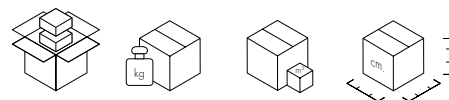

Model	Component	Weight (kg)	Volume (cm³)	Dimensions (cm)
6051	1 armchair frame	21.0	0.157	89X68X26
	1 couple of cushions	9.23	0.240	80X60X50
6052	1 armchair frame	21.0	0.157	89X68X26
	1 seat frame	13.8	0.117	82X68X21
	2 couples of cushions	22.6	0.480	80X60X50
	3 couples of cushions	33.9	0.720	80X60X50
6053	1 armchair frame	21.0	0.157	89X68X26
	2 seats frame	27.6	0.234	82X68X21
	3 couples of cushions	33.9	0.720	80X60X50
6054	1 seat frame	13.8	0.117	82X68X21
	1 set of cushions	9.23	0.240	80X60X50
60530	1 set of cushion covers	2.2	0.030	30X20X50