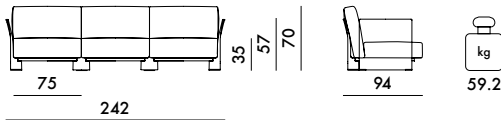

6053

Transparent frame

6054

Transparent frame

Additional seat

To create a sofa that seats more than three, order "N" multiple units (each multiple unit is an additional seat).

60530

Cushion cover for set of cushions

FRAME

Transparent polycarbonate

Transparent

SEAT AND BACKREST

Goose down and flock cushions

COVER

Missoni fabrics

QQ
Vevey
red
tones

Removable cover

EN 1022:2005	Compliant
EN 1728:2000	Level achieved
6.2.1	(maximum level) 5
6.2.2	(maximum level) 5
6.6	(maximum level) 5
6.7	4