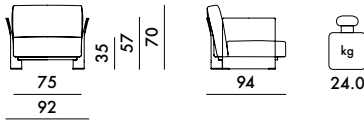

POP 2007

Design Piero Lissoni with Carlo Tamborini

6041 Transparent frame A6041