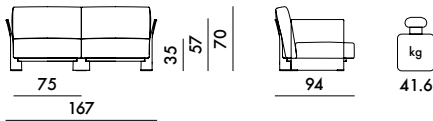

6052

Transparent frame