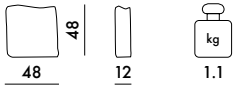

7175
Cushion