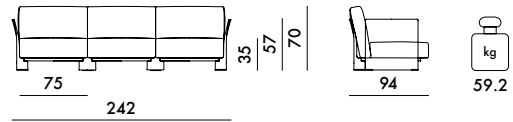

6043 Transparent frame A6043