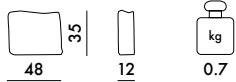

7186
Cushion

MATERIAL

Padding covered with removable, water-repellent polyester fabric.