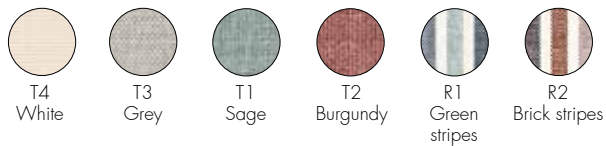

Stripes fabric

Sunbrella® fabric

Ikon fabric

New Dyed Fiber fabric

7185	1 cushion	1.85	0.039	51X51X15
7186	1 cushion	1.3	0.039	51X51X15