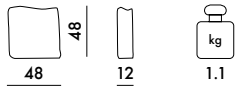

EN 1022:2005	Compliant
EN 1728:2000	level reached
6.2.1	(maximum level) 5
6.2.2	(maximum level) 5
6.6	(maximum level) 5
6.7	4

7185
Cushion

7186
Cushion

MATERIAL

Padding covered with removable, water-repellent polyester fabric.