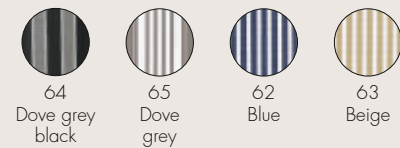

Stripes outdoor fabric

Sunbrella® outdoor fabric

Ikon outdoor fabric