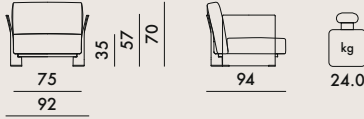

POP 2007

Design Piero Lissoni with Carlo Tamborini

6041 Transparent frame A6041