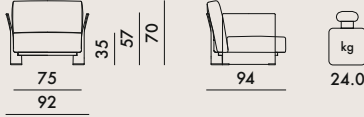

POP MISSONI 2007

Design Piero Lissoni with Carlo Tamborini

6051

Transparent frame

FRAME

Transparent polycarbonate

Transparent

SEAT AND BACKREST

Goose down and flock cushions

COVER

Missoni fabrics

QQ
Vevey
red
tones