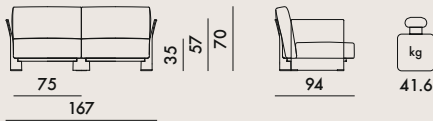

6052

Transparent frame