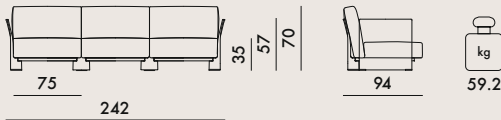

6053

Transparent frame

Removable cover

6054

Transparent frame

Additional seat

To create a sofa that seats more than three, order "N" multiple units (each multiple unit is an additional seat).

60530

Cushion cover for set of cushions

EN 1022:2005	Compliant
EN 1728:2000	Level achieved
6.2.1	(maximum level) 5
6.2.2	(maximum level) 5
6.6	(maximum level) 5
6.7	4