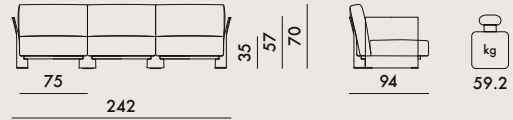

6043 Transparent frame A6043