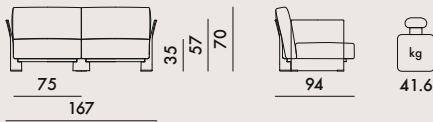

EN 1022:2005	Compliant
EN 1728:2000	Level achieved
6.2.1	(maximum level) 5
6.2.2	(maximum level) 5
6.6	(maximum level) 5
6.7	4

Model	Item	Weight (kg)	Volume (cm³)	Dimensions (cm)
6051	1 armchair frame	21.0	0.157	89X68X26
	1 couple of cushions	9.23	0.240	80X60X50
6052	1 armchair frame	21.0	0.157	89X68X26
	1 seat frame	13.8	0.117	82X68X21
	2 couples of cushions	22.6	0.480	80X60X50
6053	1 armchair frame	21.0	0.157	89X68X26
	2 seats frame	27.6	0.234	82X68X21
	3 couples of cushions	33.9	0.720	80X60X50
6054	1 seat frame	13.8	0.117	82X68X21
	1 set of cushions	9.23	0.240	80X60X50
60530	1 set of cushion covers	2.2	0.030	30X20X50

Design Piero Lissoni with Carlo Tamborini

6041 Transparent frame A6041

6043 Transparent frame A6043

6042 Transparent frame A6042

6044 Transparent frame A6044

Additional seat

To create a sofa that seats more than three, order "N" multiple units (each multiple unit is an additional seat).