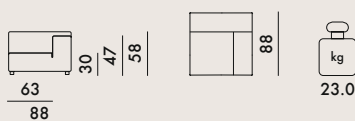

6296

SEAT AND BACK

Fabric-upholstered polyurethane