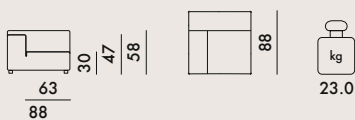

PLASTICS OUTDOOR 2022

Design Piero Lissoni

6293

6292

6294

6296

SEAT AND BACK

Fabric-upholstered polyurethane

UPHOLSTERY

"New Dyed Fiber" outdoor fabric

7185

MATERIAL

Padding covered with removable, water-repellent polyester fabric.

EN 1022:1998 level reached
EN 1728:2000 Compliant

6.2.1	(maximum level) 5
6.2.2	(maximum level) 5
6.6	(maximum level) 5
6.7	(maximum level) 5
6.10	(maximum level) 5
6.15	(maximum level) 5
6.16	(maximum level) 5
6.17	(maximum level) 5

6293	1	24.0	0.305	92X36X92
6292	1	27.4	0.538	92X65X92
6294	1	31.0	0.562	93X65X93
6296	1	31.0	0.562	93X65X93
7185	1	1.85	0.039	51X51X15