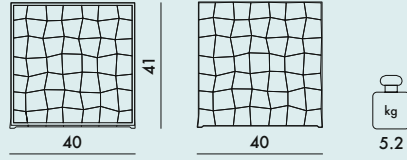

OPTIC 2006

Design Patrick Jouin

3500

Without door

3510

With door

MATERIAL

Transparent or batch-dyed PMMA

TRANSPARENT

B4
Crystal

AM
Amber

V9
Smoke

3500	1	7.08	0.113	48X50X47
3510	1	8.58	0.113	48X50X47