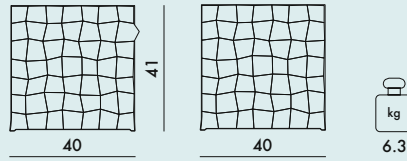

OPTIC 2006

Design Patrick Jouin

3500

Without door

3510

With door

MATERIAL

Transparent or batch-dyed PMMA

TRANSPARENT

B4
Crystal

AM
Amber

V9
Smoke

3500	1	7.08	0.113	48X50X47
3510	1	8.58	0.113	48X50X47