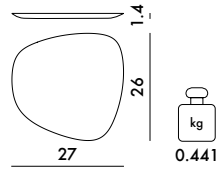

NAMASTÉ 2015

Design Jean-Marie Massaud

1236

MATERIAL

Melamine

OPACQUE

02
Orange

09
Black

CM
Black
Grey
Tortoise

1236

1 set of three

2.28

0.011

54X5X40