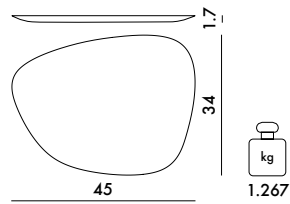

1236

MATERIAL

Melamine

OPACQUE

02
Orange

09
Black

CM
Black
Grey
Tortoise