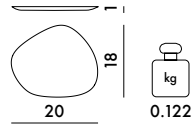

1236

MATERIAL

Melamine

OPACQUE

02
Orange

09
Black

CM
Black
Grey
Tortoise