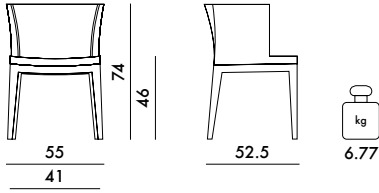

Model	Quantity	Weight (kg)	Volume (m³)	Dimensions (cm)
4900/4901	1	5.3	0.10	55X36X54
	1	5.2	0.12	52X53X47
4892/4893	1	5.3	0.10	55X36X54
	1	5.2	0.12	52X53X47

NEW!

4902

STRUCTURE

Transparent or mass-dyed polycarbonate