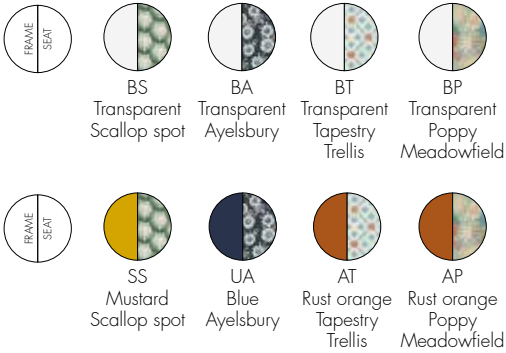

4893

Transparent frame

À la mode fabrics

MISSONI
FABRIC

QQ
Vevey
red tones

EN 1728:2000	level achieved
6.7	(maximum level) 5
6.12	(maximum level) 5
6.13	(maximum level) 5
6.15	(maximum level) 5
6.16	(maximum level) 5

SEAT

Polyurethane covered with Liberty® fabric made from natural fibers

House Floreals

Kartell × LIBERTY.

*All KartellXLiberty products are not available for sale in India.

4902

1	5.3	0.10	55X36X54
1	5.2	0.12	52X53X47

SEAT

Fabric covered polyurethane

4192

Black frame

4193

Transparent frame

07
Faux-fur
Snake print
fabric

09
Faux-fur
Woven
fabric