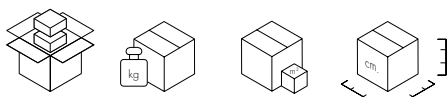

Dimensions of customised fabric to cover a single piece: 140x110 cm.

4192/4193	1	5.3	0.10	55X36X54
	1	5.2	0.12	52X53X47
4392/4393	1	5.3	0.10	55X36X54
	1	5.2	0.12	52X53X47

EN 1728:2000	level achieved
6.7	(maximum level) 5
6.12	(maximum level) 5
6.13	(maximum level) 5
6.15	(maximum level) 5
6.16	(maximum level) 5