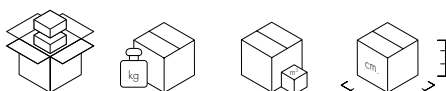

Model	Quantity	Weight (kg)	Volume (m³)	Dimensions (cm)
4900/4901	1	5.3	0.10	55X36X54
	1	5.2	0.12	52X53X47
4892/4893	1	5.3	0.10	55X36X54
	1	5.2	0.12	52X53X47

NEW!

4902

STRUCTURE

Transparent or mass-dyed polycarbonate

SEAT

Polyurethane covered with Liberty® fabric made from natural fibers

House Floreals

Kartell × LIBERTY.

*All KartellXLiberty products are not available for sale in India.

4902

1	5.3	0.10	55X36X54
1	5.2	0.12	52X53X47

EN 1728:2000	level achieved
6.7	(maximum level) 5
6.12	(maximum level) 5
6.13	(maximum level) 5
6.15	(maximum level) 5
6.16	(maximum level) 5

MADEMOISELLE KRAVITZ 2013

Design Philippe Starck

MATERIAL

Transparent or batch-dyed polycarbonate