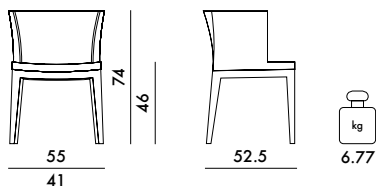

Model	Quantity	Weight (kg)	Volume (m³)	Dimensions (cm)
4900/4901	1	5.3	0.10	55X36X54
	1	5.2	0.12	52X53X47
4892/4893	1	5.3	0.10	55X36X54
	1	5.2	0.12	52X53X47

NEW!

4902

STRUCTURE

Transparent or mass-dyed polycarbonate

SEAT

Polyurethane covered with Liberty® fabric made from natural fibers

House Floreals

Kartell × LIBERTY.

*All KartellXLiberty products are not available for sale in India.

4902

1	5.3	0.10	55X36X54
1	5.2	0.12	52X53X47

EN 1728:2000	level achieved
6.7	(maximum level) 5
6.12	(maximum level) 5
6.13	(maximum level) 5
6.15	(maximum level) 5
6.16	(maximum level) 5

MADEMOISELLE KRAVITZ 2013

Design Philippe Starck

MATERIAL

Transparent or batch-dyed polycarbonate