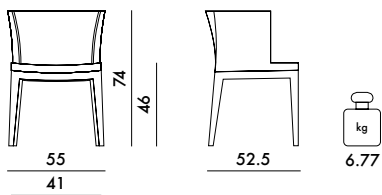

MADemoiselle 2012

Design Philippe Starck

FRAME

Transparent or batch-dyed polycarbonate

SEAT

Polyurethane foam with fabric upholstery

4900

Transparent frame

4901

Black frame

Rubelli Quatrefoil® design by Luke Edward Hall fabric

4892

Black frame