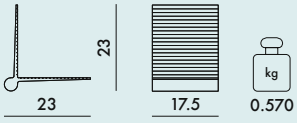

KITE SHELF 2015

Design Patricia Urquiola

8060

HINGE

Polycarbonate

SHELF

Transparent or mass-dyed thermoplastic technopolymer

TRANSPARENT

B4
Crystal

AZ
Light
blue

VE
Green

AM
Amber

RO
Pink