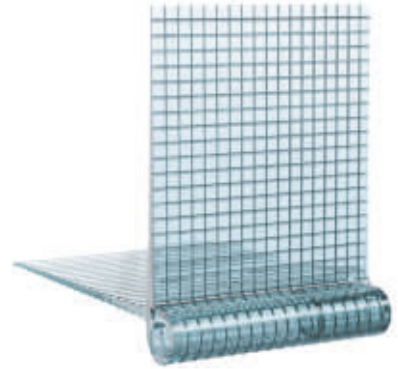

KITE SHELF 2015

Design Patricia Urquiola

8060

HINGE

Polycarbonate

SHELF

Transparent or mass-dyed thermoplastic technopolymer

TRANSPARENT

B4
Crystal

AZ
Light
blue

VE
Green

AM
Amber

RO
Pink

2

1.372

0.021

32X33X20

8060