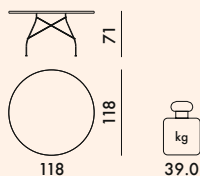

4565

Black painted steel frame

FRAME

Chrome, gold-plated or painted steel