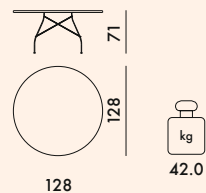

4584
Chrome-plated steel frame

4580
Gold-plated steel frame

4578
Black painted steel frame

4572
Chrome-plated steel frame

4579
Gold-plated steel frame

4573
Black painted steel frame