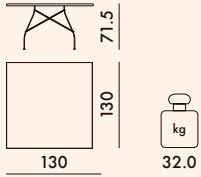

4560

Polyester lacquered top
Chrome-plated steel frame

4567

Polyester lacquered top
Gold-plated steel frame

4570

Scratch-proof laminated top
Chrome-plated steel frame

FRAME

Chrome-plated steel