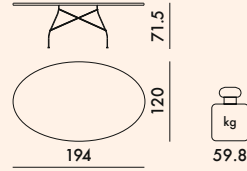

Glass top
 Gold-plated steel frame

**FRAME**

Chrome-plated steel

**GLASS TOP**

MDF polyester lacquered with glass top

*adjustable foot

**4560/4567**

1 top	35.9	0.135	139X7X139
1 frame	8.39	0.107	80X74X18