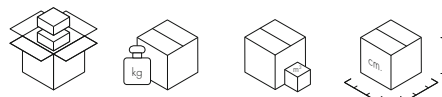

FRAME

Chrome, gold-plated or painted steel

TOP

Stoneware with marble finish

4578/4580/4584	1 top	45.0	0.146	135X135X8
	1 frame	8.39	0.107	80X74X18
4572/4573/4579	1 top	67.8	0.204	204X125X8
	1 frame	8.39	0.107	80X74X18