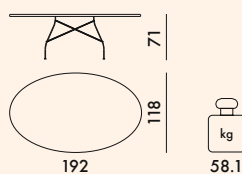

FRAME

Chrome, gold-plated or painted steel

TOP

Stoneware with marble finish

4578/4580/4584	1 top	45.0	0.146	135X135X8
	1 frame	8.39	0.107	80X74X18
4572/4573/4579	1 top	67.8	0.204	204X125X8
	1 frame	8.39	0.107	80X74X18