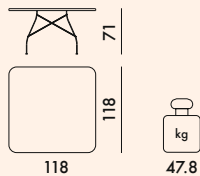

4563

Black painted steel frame

4588

Chrome-plated steel frame

4589

Gold-plated steel frame