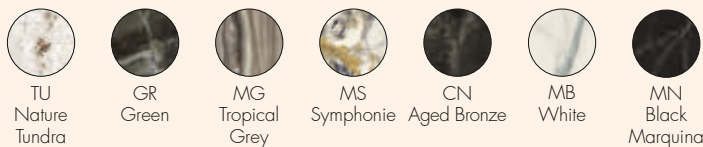

GLOSSY 2001

Design Antonio Citterio with Oliver Löw

4584
Chrome-plated steel frame

4580
Gold-plated steel frame

4578
Black painted steel frame

4572
Chrome-plated steel frame

4579
Gold-plated steel frame

4573
Black painted steel frame

FRAME

Chrome, gold-plated or painted steel

TOP

Stoneware with marble finish

4578/4580/4584	1 top	45.0	0.146	135X135X8
	1 frame	8.39	0.107	80X74X18
4572/4573/4579	1 top	67.8	0.204	204X125X8
	1 frame	8.39	0.107	80X74X18