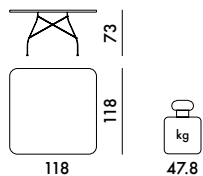

## 118x118 cm.

- 4590**  
Chrome-plated steel frame
- 4594**  
Gold-plated steel frame
- 4563**  
Black painted steel frame

## Ø 118 cm.

- 4588**  
Chrome-plated steel frame
- 4589**  
Gold-plated steel frame
- 4565**  
Black painted steel frame

### TOP

Stoneware with marble finish

4590/4594/4563

\*adjustable foot

<b>4590/4594/4563</b>	1 top	50.6	0.125	125X125X8
	1 frame	8.39	0.107	80X74X18
<b>4565/4588/4589</b>	1 top	41.8	0.125	125X125X8
	1 frame	8.39	0.107	80X74X18

## 130x130 cm.