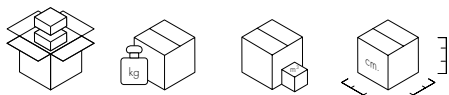

4590/4594/4563	1 top	50.6	0.125	125X125X8
	1 frame	8.39	0.107	80X74X18
4565/4588/4589	1 top	41.8	0.125	125X125X8
	1 frame	8.39	0.107	80X74X18