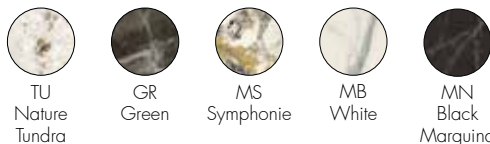

## FRAME

Chrome, gold-plated or painted steel

Chrome

Gold

Black

## TOP

Stoneware with marble finish

TU  
Nature  
Tundra

GR  
Green

MS  
Symphonie

MB  
White

MN  
Black  
Marquina

**4578/4580/4584**