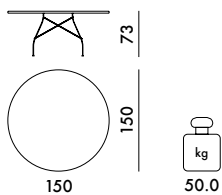

Ø 150 cm.

4456

Chrome-plated steel frame

4457

White painted steel frame

4458

Black painted steel frame

FRAME

Chrome-plated or painted steel