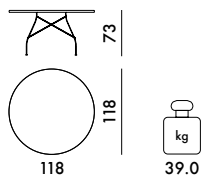

## 118x118 cm.

- 4590**  
Chrome-plated steel frame
- 4594**  
Gold-plated steel frame
- 4563**  
Black painted steel frame

## Ø 118 cm.

- 4588**  
Chrome-plated steel frame
- 4589**  
Gold-plated steel frame
- 4565**  
Black painted steel frame

### TOP

Stoneware with marble finish

4590/4594/4563

\*adjustable foot

<b>4590/4594/4563</b>	1 top	50.6	0.125	125X125X8
	1 frame	8.39	0.107	80X74X18
<b>4565/4588/4589</b>	1 top	41.8	0.125	125X125X8
	1 frame	8.39	0.107	80X74X18

## 130x130 cm.