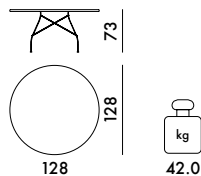

GLOSSY 2001

Design Antonio Citterio with Oliver Löw

Ø 128 cm.

4584

Chrome-plated steel frame

4580

Gold-plated steel frame

4578

Black painted steel frame

192x118 cm.

4572

Chrome-plated steel frame

4579

Gold-plated steel frame

4573

Black painted steel frame