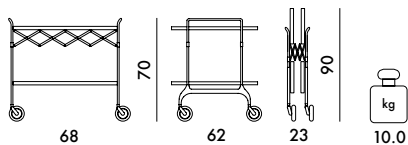

GASTONE 1991

Design Antonio Citterio with Oliver Löw

4470

FRAME

Chrome-plated steel and polished aluminium feet