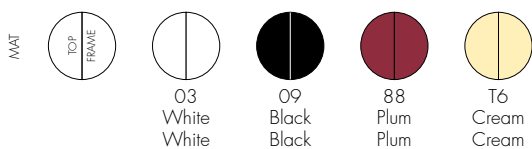

GASTONE 1991

Design Antonio Citterio with Oliver Löw

4470

FRAME

Chrome-plated steel and polished aluminium feet

TOP

Nylon loaded with glass fiber and scratch-proof paint

4473

FRAME

Painted steel

TOP

Nylon loaded with glass fiber and scratch-proof paint

4470	1	14.0	0.246	98X33X76
4473	1	14.0	0.246	98X33X76