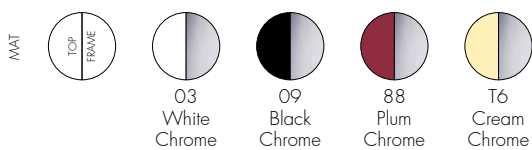

GASTONE 1991

Design Antonio Citterio with Oliver Löw

4470

FRAME

Chrome-plated steel and polished aluminium feet

TOP

Nylon loaded with glass fiber and scratch-proof paint

4473

FRAME

Painted steel

TOP

Nylon loaded with glass fiber and scratch-proof paint

4470	1	14.0	0.246	98X33X76
4473	1	14.0	0.246	98X33X76