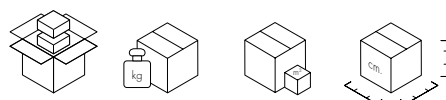

FRAME

Painted steel

TOP

Nylon loaded with glass fiber and scratch-proof paint

4470	1	14.0	0.246	98X33X76
4473	1	14.0	0.246	98X33X76