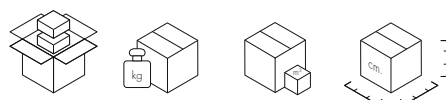

FRAME

Painted steel

TOP

Nylon loaded with glass fiber and scratch-proof paint

4470	1	14.0	0.246	98X33X76
4473	1	14.0	0.246	98X33X76