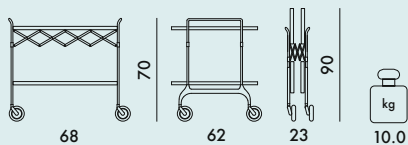

GASTONE 1991

Design Antonio Citterio with Oliver Löw

4470

FRAME

Chrome-plated steel and polished aluminium feet

TOP

Nylon loaded with glass fiber and scratch-proof paint

4473

FRAME

Painted steel

TOP

Nylon loaded with glass fiber and scratch-proof paint

4470	1	14.0	0.246	98X33X76
4473	1	14.0	0.246	98X33X76