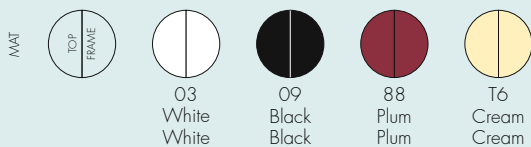

GASTONE 1991

Design Antonio Citterio with Oliver Löw

4470

FRAME

Chrome-plated steel and polished aluminium feet

TOP

Nylon loaded with glass fiber and scratch-proof paint

4473

FRAME

Painted steel

TOP

Nylon loaded with glass fiber and scratch-proof paint

4470	1	14.0	0.246	98X33X76
4473	1	14.0	0.246	98X33X76