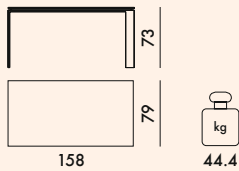

FOUR 2005

Design Ferruccio Laviani

4522

4502
Soft touch

4523

4503
Soft touch