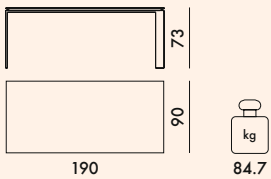

NEW 6524

Stoneware with marble finish