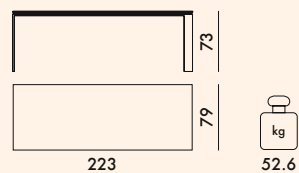

5524

MATERIAL

Galvanized steel and epoxy polyester coating

82
White
White