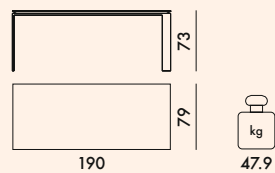

FOUR OUTDOOR 2014

Design Ferruccio Laviani

5522

5523

5524

MATERIAL

Galvanized steel and epoxy polyester coating

82
White
White

EN 15372:2008	Level attained
Par. 5	Compliant
EN 1730:2000	Level attained
6.2	(maximum level) 3
6.3	(maximum level) 3
6.4	(maximum level) 3
6.6	(maximum level) 3
6.7	(maximum level) 3
6.8	(maximum level) 3

Model	1 top	1 structure	Weight (kg)	Volume (m³)	Dimensions (cm)
5522	30.4	19.4	0.108	170X7X91	79X85X24
5523	36.0	19.4	0.129	201X7X92	79X85X24
5524	41.4	19.4	0.150	235X7X91	79X85X24