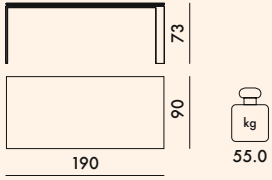

4514

Soft touch width: 90 cm

LEGS

Painted steel