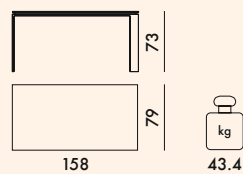

FOUR OUTDOOR 2014

Design Ferruccio Laviani

5522

5523

5524

MATERIAL

Galvanized steel and epoxy polyester coating

82
White
White

EN 15372:2008	Level attained
Par. 5	Compliant
EN 1730:2000	Level attained
6.2	(maximum level) 3
6.3	(maximum level) 3
6.4	(maximum level) 3
6.6	(maximum level) 3
6.7	(maximum level) 3
6.8	(maximum level) 3

Model	1 top	1 structure	Weight (kg)	Volume (m³)	Dimensions (cm)
5522	30.4	19.4	0.108	170X7X91	79X85X24
5523	36.0	19.4	0.129	201X7X92	79X85X24
5524	41.4	19.4	0.150	235X7X91	79X85X24