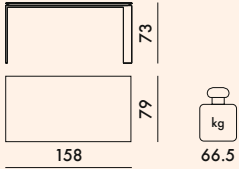

FOUR CERAMIC 2014

Design Ferruccio Laviani

6522

Stoneware with marble finish