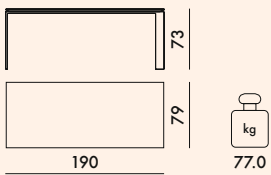

6523

Stoneware with marble finish