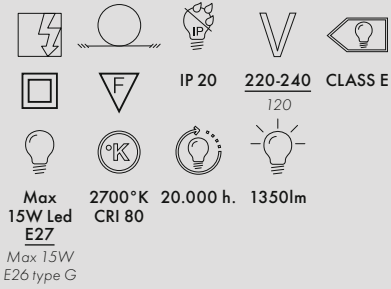

SMALL FL/Y 2002

Design Ferruccio Laviani

9053/9054