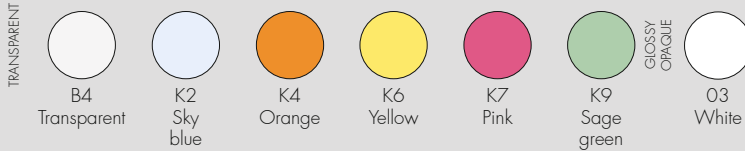

MATERIAL

Batch-dyed recycled PMMA

9068/9069

MATERIAL

Painted PMMA

9066/9067