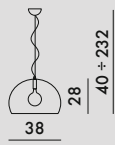

SMALL FL/Y 2002

Design Ferruccio Laviani