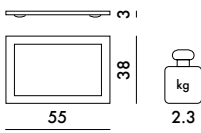

1210

MATERIAL

Mass-dyed or transparent recycled PMMA

TRANSPARENT