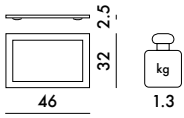

DUNE 2009

Design Mario Bellini

1200

1210

MATERIAL

Mass-dyed or transparent recycled PMMA

TRANSPARENT

1201

1211

MATERIAL

Metallic recycled PMMA

METALLIC

1200	4	6.7	0.044	55X44X20
1201	4	6.7	0.044	55X44X20
1210	4	11.0	0.065	64X46X22
1211	4	11.0	0.065	64X46X22