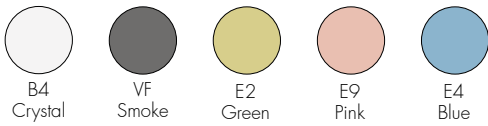

DUNE 2009

Design Mario Bellini

1200

1210

MATERIAL

Mass-dyed or transparent recycled PMMA

TRANSPARENT

1201

1211

MATERIAL

Metallic recycled PMMA

METALLIC

1200	4	6.7	0.044	55X44X20
1201	4	6.7	0.044	55X44X20
1210	4	11.0	0.065	64X46X22
1211	4	11.0	0.065	64X46X22