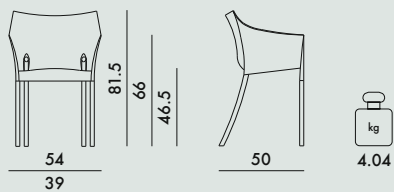

DR. NO 1997

Design Philippe Starck

4848

LEGS

Sturdy aluminium

SEAT

Smooth batch-dyed polypropylene

IVAT

1L
Wax
white

5L
Warm
grey

EN 1728:2000

level achieved

6.2.1	(maximum level) 5
6.2.2	(maximum level) 5
6.5	(maximum level) 5
6.6	(maximum level) 5
6.7	(maximum level) 5
6.10	(maximum level) 5
6.12	(maximum level) 5
6.13	(maximum level) 5
6.15	(maximum level) 5
6.16	(maximum level) 5
6.17	(maximum level) 5

4848

2

11.2

0.290

57X57X89