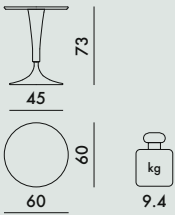

4536

LEG

Smooth batch-dyed polypropylene

BASE

Painted die-cast aluminium

TOP

Coated with scratch resistant SMC

MAT

1N
Wax
white

4N
Fennel
green

5N
Warm
grey

7N
Light
orange

4536

| | | | |
|--------|------|-------|----------|
| 1 base | 4.58 | 0.062 | 49X26X49 |
| 1 leg | 1.8 | 0.033 | 23X63X23 |
| 1 top | 7.42 | 0.037 | 68X8X68 |