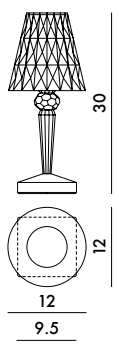

NEW!

BATTERY 2015

Design Ferruccio Laviani

Korbell
Korbell.com/NoTheForest
NEW SUSTAINABLE MATERIAL

EXTENDED BATTERY LIFE!

kg
0.39

0.55W integrated LED 3000°K CRI 80 50.000 h.
BATTERY LIFE
 90lm 14.5h

NEW!

W9140/U/G	1 (minimum purchase 4 pieces)	0.66	0.008	15X15X39
W9145/U/G	1 (minimum purchase 4 pieces)	0.66	0.008	15X15X39