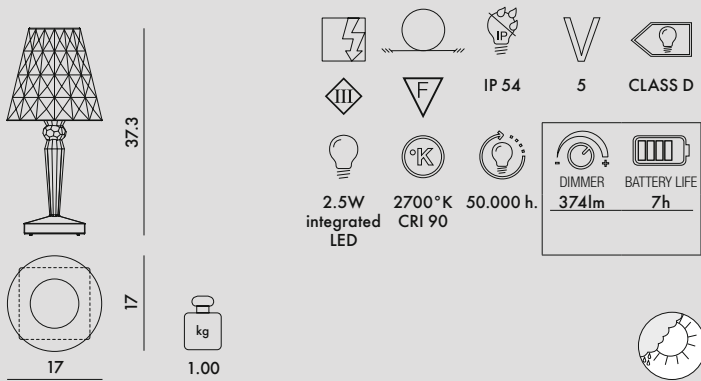

BIG BATTERY 2019

Design Ferruccio Laviani

9475/B9475/U9475/Z9475
dimmerable battery outdoor version