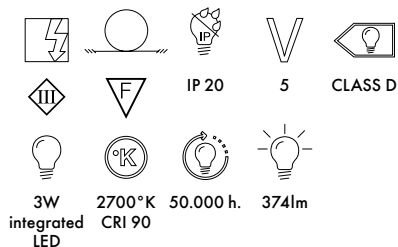

9475/B9475/U9475/Z9475 dimmerable battery outdoor version