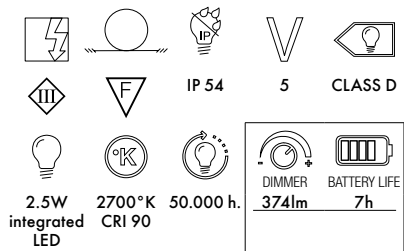

BIG BATTERY 2019

Design Ferruccio Laviani