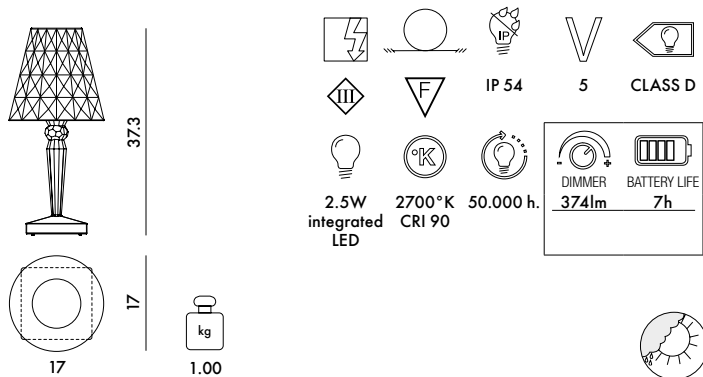

BIG BATTERY 2019

Design Ferruccio Laviani