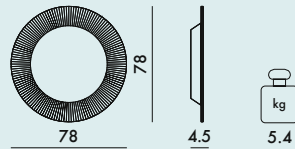

METALLIC

9953/9954
with lighting

FRAME

Transparent or batch-dyed PMMA with lighting

TRANSPARENT

9950/9951	1	5.87	0.081	87X85X11
9953/9954	1	6.37	0.081	87X85X11