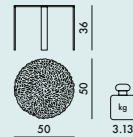

**4928**  
Basic Veneer  
**4929**  
Slatted Ash

**FRAME**  
Chrome-plated or painted steel;

**TOP**  
Curved wood

Basic Veneer

Slatted Ash

discover  
Smart Wood Collection

**8500**

**8501**

**8502**

**MATERIAL**  
Transparent or batch-dyed PMMA

<b>4928</b>	1	3.10	0.09	43X43X50
<b>4929</b>	1	3.10	0.09	43X43X50

<b>8500</b>	1	6.4	0.148	60X41X60
<b>8501</b>	1	6.52	0.176	60X49X60
<b>8502</b>	1	7.01	0.202	60X56X60