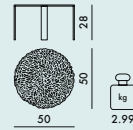

**4928**  
Basic Veneer  
**4929**  
Slatted Ash

**FRAME**  
Chrome-plated or painted steel;

**TOP**  
Curved wood

Basic Veneer

Slatted Ash

discover  
Smart Wood Collection

**8500**

**8501**

**8502**

**MATERIAL**  
Transparent or batch-dyed PMMA

<b>4928</b>	1	3.10	0.09	43X43X50
<b>4929</b>	1	3.10	0.09	43X43X50

<b>8500</b>	1	6.4	0.148	60X41X60
<b>8501</b>	1	6.52	0.176	60X49X60
<b>8502</b>	1	7.01	0.202	60X56X60