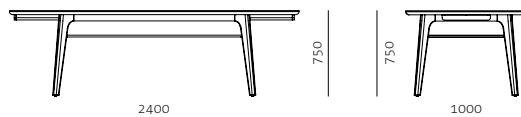

Utility Sofa Accessories
by NERI&HU

Table Extension

Code UT-S400A1
UT-S400A2

Materials Stainless steel brass finish,
Veneer laminate table

Dimensions W910 x D240 x H458mm
(Table for Back)
W610 x D240 x H458mm
(Table for Side)

Cushion

Code UT-S400A3
UT-S400A4

Materials Leather with down filling

Dimensions W470 x H320mm
W420 x H420mm

Utility Dining Table
by NERI&HU

Code UT-T411

Materials Solid wood legs, Veneer laminate
top, Stainless steel brass finish

Dimensions W1800 x D900 x H750mm
W2100 x D900 x H750mm
W2400 x D1000 x H750mm

UTILITY COLLECTION

Utility Dining Table C1200
by NERI&HU

Code UT-T420-1200
Materials Solid wood legs, Veneer laminate top, Stainless steel brass finish
Dimensions C1200 x H750mm

Utility Coffee Table
by NERI&HU

Code UT-T200
Materials Solid wood legs, Veneer laminate top, Stainless steel brass finish
Dimensions C800 x H390mm

Utility Side Table
by NERI&HU

Code UT-T100
Materials Solid wood legs, Veneer laminate top, Stainless steel brass finish
Dimensions C480 x H450mm