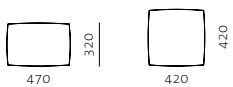

Utility Sofa Accessories
by NERI&HU

Table Extension

Code UT-S400A1
UT-S400A2

Materials Stainless steel brass finish,
Veneer laminate table

Dimensions W910 x D240 x H458mm
(Table for Back)
W610 x D240 x H458mm
(Table for Side)

Cushion

Code UT-S400A3
UT-S400A4

Materials Leather with down filling

Dimensions W470 x H320mm
W420 x H420mm

Utility Dining Table
by NERI&HU

Code UT-T411

Materials Solid wood legs, Veneer laminate
top, Stainless steel brass finish

Dimensions W1800 x D900 x H750mm
W2100 x D900 x H750mm
W2400 x D1000 x H750mm

UTILITY COLLECTION

Utility Dining Table C1200
by NERI&HU

Code UT-T420-1200
Materials Solid wood legs, Veneer laminate top, Stainless steel brass finish
Dimensions C1200 x H750mm