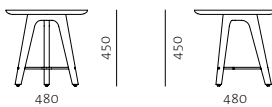

Cushion

Code UT-S400A3
UT-S400A4

Materials Leather with down filling

Dimensions W470 x H320mm
W420 x H420mm

Utility Dining Table
by NERI&HU

Code UT-T411

Materials Solid wood legs, Veneer laminate
top, Stainless steel brass finish

Dimensions W1800 x D900 x H750mm
W2100 x D900 x H750mm
W2400 x D1000 x H750mm

UTILITY COLLECTION

Utility Dining Table C1200
by NERI&HU

Code UT-T420-1200
Materials Solid wood legs, Veneer laminate top, Stainless steel brass finish
Dimensions C1200 x H750mm

Utility Coffee Table
by NERI&HU

Code UT-T200
Materials Solid wood legs, Veneer laminate top, Stainless steel brass finish
Dimensions C800 x H390mm

Utility Side Table
by NERI&HU

Code UT-T100
Materials Solid wood legs, Veneer laminate top, Stainless steel brass finish
Dimensions C480 x H450mm

Utility Café Table
by NERI&HU

Code UT-T300
Materials Solid wood legs, Veneer laminate top, Stainless steel brass finish
Dimensions W641 x D641 x H900mm (C630)
W665 x D665 x H1050mm (C630)