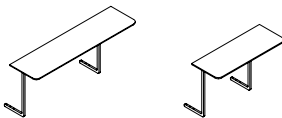

Utility Sofa Accessories
by NERI&HU

Table Extension

Code UT-S400A1
UT-S400A2

Materials Stainless steel brass finish,
Veneer laminate table

Dimensions W910 x D240 x H458mm
(Table for Back)
W610 x D240 x H458mm
(Table for Side)

Cushion

Code UT-S400A3
UT-S400A4

Materials Leather with down filling

Dimensions W470 x H320mm
W420 x H420mm

Utility Dining Table
by NERI&HU

Code UT-T411

Materials Solid wood legs, Veneer laminate
top, Stainless steel brass finish

Dimensions W1800 x D900 x H750mm
W2100 x D900 x H750mm
W2400 x D1000 x H750mm

UTILITY COLLECTION

Utility Dining Table C1200
by NERI&HU

Code UT-T420-1200
Materials Solid wood legs, Veneer laminate top, Stainless steel brass finish
Dimensions C1200 x H750mm

Utility Coffee Table
by NERI&HU

Code UT-T200
Materials Solid wood legs, Veneer laminate top, Stainless steel brass finish
Dimensions C800 x H390mm

Utility Side Table
by NERI&HU

Code UT-T100
Materials Solid wood legs, Veneer laminate top, Stainless steel brass finish
Dimensions C480 x H450mm