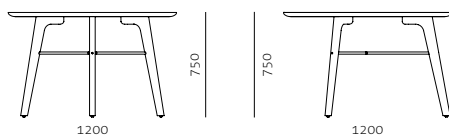

Cushion

Code UT-S400A3
UT-S400A4

Materials Leather with down filling

Dimensions W470 x H320mm
W420 x H420mm

Utility Dining Table
by NERI&HU

Code UT-T411

Materials Solid wood legs, Veneer laminate
top, Stainless steel brass finish

Dimensions W1800 x D900 x H750mm
W2100 x D900 x H750mm
W2400 x D1000 x H750mm

UTILITY COLLECTION

Utility Dining Table C1200
by NERI&HU

Code UT-T420-1200
Materials Solid wood legs, Veneer laminate top, Stainless steel brass finish
Dimensions C1200 x H750mm

Utility Coffee Table
by NERI&HU

Code UT-T200
Materials Solid wood legs, Veneer laminate top, Stainless steel brass finish
Dimensions C800 x H390mm

Utility Side Table
by NERI&HU

Code UT-T100
Materials Solid wood legs, Veneer laminate top, Stainless steel brass finish
Dimensions C480 x H450mm

Utility Café Table
by NERI&HU

Code UT-T300
Materials Solid wood legs, Veneer laminate top, Stainless steel brass finish
Dimensions W641 x D641 x H900mm (C630)
W665 x D665 x H1050mm (C630)