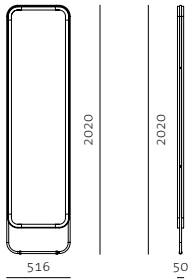

### Utility Round Mirror Small by NERI&HU

**Code** UT-M110-S  
**Materials** Solid wood frame, Stainless steel brass finish  
**Dimensions** W430 x D40 x H520mm

### Utility Round Mirror Large by NERI&HU

**Code** UT-M110-L  
**Materials** Solid wood frame, Stainless steel brass finish  
**Dimensions** W610 x D40 x H702mm

**Utility Long Mirror Small**  
by NERI&HU

**Code** UT-M120-S  
**Materials** Solid wood frame, Stainless steel brass finish  
**Dimensions** W516x D50 x H2020mm

**Utility Long Mirror Large**  
by NERI&HU

**Code** UT-M120-L  
**Materials** Solid wood frame, Stainless steel brass finish  
**Dimensions** W816 x D50 x H2020mm