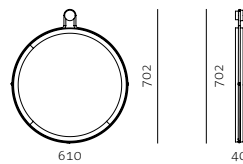

### Utility Round Mirror Small by NERI&HU

**Code** UT-M110-S  
**Materials** Solid wood frame, Stainless steel brass finish  
**Dimensions** W430 x D40 x H520mm

### Utility Round Mirror Large by NERI&HU

**Code** UT-M110-L  
**Materials** Solid wood frame, Stainless steel brass finish  
**Dimensions** W610 x D40 x H702mm

**Utility Long Mirror Small**  
by NERI&HU

**Code** UT-M120-S  
**Materials** Solid wood frame, Stainless steel brass finish  
**Dimensions** W516x D50 x H2020mm

**Utility Long Mirror Large**  
by NERI&HU

**Code** UT-M120-L  
**Materials** Solid wood frame, Stainless steel brass finish  
**Dimensions** W816 x D50 x H2020mm