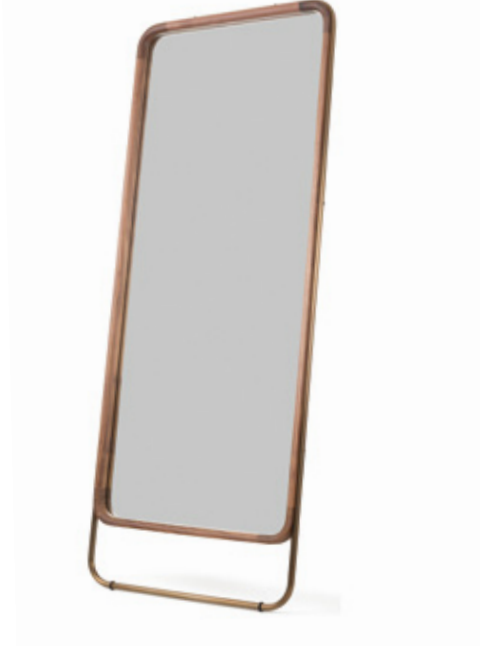

Utility Long Mirror Large
by NERI&HU

Code UT-M120-L
Materials Solid wood frame, Stainless steel brass finish
Dimensions W816 x D50 x H2020mm