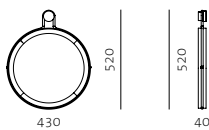

### Utility Round Mirror Small by NERI&HU

**Code** UT-M110-S  
**Materials** Solid wood frame, Stainless steel brass finish  
**Dimensions** W430 x D40 x H520mm

### Utility Round Mirror Large by NERI&HU

**Code** UT-M110-L  
**Materials** Solid wood frame, Stainless steel brass finish  
**Dimensions** W610 x D40 x H702mm

**Utility Long Mirror Small**  
by NERI&HU

**Code** UT-M120-S  
**Materials** Solid wood frame, Stainless steel brass finish  
**Dimensions** W516x D50 x H2020mm

**Utility Long Mirror Large**  
by NERI&HU

**Code** UT-M120-L  
**Materials** Solid wood frame, Stainless steel brass finish  
**Dimensions** W816 x D50 x H2020mm