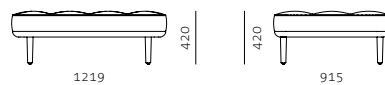

Utility Sofa Two Sides
by NERI&HU

Code UT-S421
Materials Solid wood base, Stainless steel brass finish brackets, Leather upholstery
Dimensions W2148 x D963 x H848mm
Seating height: 420mm
Upholstery For upholstery material and colour options, please refer to material chart

UTILITY COLLECTION

Utility Sofa One Side by NERI&HU

Code UT-S430
Materials Solid wood base, Stainless steel brass finish brackets, Leather upholstery
Dimensions W1219 x D963 x H848mm
Seating height: 420mm
Upholstery For upholstery material and colour options, please refer to material chart

Utility Ottoman by NERI&HU

Code UT-S500
Materials Solid wood base, Leather upholstery
Dimensions W1219 x D915 x H420mm
Seating height: 420mm
Upholstery For upholstery material and colour options, please refer to material chart

Utility Sofa Accessories
by NERI&HU

Table Extension

Code UT-S400A1
UT-S400A2

Materials Stainless steel brass finish,
Veneer laminate table

Dimensions W910 x D240 x H458mm
(Table for Back)
W610 x D240 x H458mm
(Table for Side)