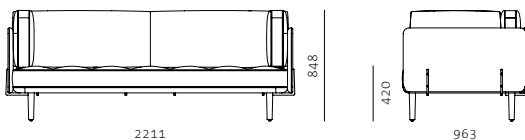

UTILITY COLLECTION

Utility Sofa Set
by NERI&HU

Utility Sofa Three Sides
Utility Sofa Two Sides
Utility Sofa One Side
Utility Ottoman
Utility Sofa Accessories

Utility Sofa Three Sides
by NERI&HU

Code UT-S411
Materials Solid wood base, Stainless steel brass finish brackets, Leather upholstery
Dimensions W2211 x D963 x H848mm
Seating height: 420mm
Upholstery For upholstery material and colour options, please refer to material chart

Utility Sofa Two Sides
by NERI&HU

Code UT-S421
Materials Solid wood base, Stainless steel brass finish brackets, Leather upholstery
Dimensions W2148 x D963 x H848mm
Seating height: 420mm
Upholstery For upholstery material and colour options, please refer to material chart

UTILITY COLLECTION

Utility Sofa One Side by NERI&HU

Code UT-S430
Materials Solid wood base, Stainless steel brass finish brackets, Leather upholstery
Dimensions W1219 x D963 x H848mm
Seating height: 420mm
Upholstery For upholstery material and colour options, please refer to material chart

Dimensions W1800 x D900 x H750mm
W2100 x D900 x H750mm
W2400 x D1000 x H750mm