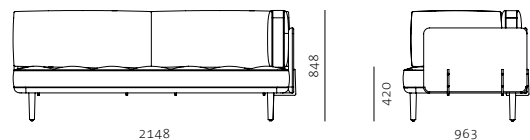

UTILITY COLLECTION

Utility Sofa Set
by NERI&HU

Utility Sofa Three Sides
Utility Sofa Two Sides
Utility Sofa One Side
Utility Ottoman
Utility Sofa Accessories

Utility Sofa Three Sides
by NERI&HU

Code UT-S411
Materials Solid wood base, Stainless steel brass finish brackets, Leather upholstery
Dimensions W2211 x D963 x H848mm
Seating height: 420mm
Upholstery For upholstery material and colour options, please refer to material chart

Utility Sofa Two Sides
by NERI&HU

Code UT-S421
Materials Solid wood base, Stainless steel brass finish brackets, Leather upholstery
Dimensions W2148 x D963 x H848mm
Seating height: 420mm
Upholstery For upholstery material and colour options, please refer to material chart

UTILITY COLLECTION

Utility Sofa One Side by NERI&HU

Code UT-S430
Materials Solid wood base, Stainless steel brass finish brackets, Leather upholstery
Dimensions W1219 x D963 x H848mm
Seating height: 420mm
Upholstery For upholstery material and colour options, please refer to material chart

Utility Ottoman by NERI&HU

Code UT-S500
Materials Solid wood base, Leather upholstery
Dimensions W1219 x D915 x H420mm
Seating height: 420mm
Upholstery For upholstery material and colour options, please refer to material chart