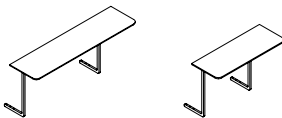

Utility Ottoman by NERI&HU

Code UT-S500
Materials Solid wood base, Leather upholstery
Dimensions W1219 x D915 x H420mm
Seating height: 420mm
Upholstery For upholstery material and colour options, please refer to material chart

Utility Sofa Accessories
by NERI&HU

Table Extension

Code UT-S400A1
UT-S400A2

Materials Stainless steel brass finish,
Veneer laminate table

Dimensions W910 x D240 x H458mm
(Table for Back)
W610 x D240 x H458mm
(Table for Side)

Cushion

Code UT-S400A3
UT-S400A4

Materials Leather with down filling

Dimensions W470 x H320mm
W420 x H420mm

Utility Dining Table
by NERI&HU

Code UT-T411

Materials Solid wood legs, Veneer laminate
top, Stainless steel brass finish

Dimensions W1800 x D900 x H750mm
W2100 x D900 x H750mm
W2400 x D1000 x H750mm