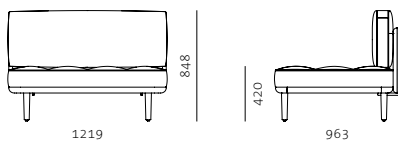

UTILITY COLLECTION

Utility Sofa Set
by NERI&HU

Utility Sofa Three Sides
Utility Sofa Two Sides
Utility Sofa One Side
Utility Ottoman
Utility Sofa Accessories

Utility Sofa Three Sides
by NERI&HU

Code UT-S411
Materials Solid wood base, Stainless steel brass finish brackets, Leather upholstery
Dimensions W2211 x D963 x H848mm
Seating height: 420mm
Upholstery For upholstery material and colour options, please refer to material chart

Utility Sofa Two Sides
by NERI&HU

Code UT-S421
Materials Solid wood base, Stainless steel brass finish brackets, Leather upholstery
Dimensions W2148 x D963 x H848mm
Seating height: 420mm
Upholstery For upholstery material and colour options, please refer to material chart

UTILITY COLLECTION

Utility Sofa One Side by NERI&HU

Code UT-S430
Materials Solid wood base, Stainless steel brass finish brackets, Leather upholstery
Dimensions W1219 x D963 x H848mm
Seating height: 420mm
Upholstery For upholstery material and colour options, please refer to material chart

Utility Ottoman by NERI&HU

Code UT-S500
Materials Solid wood base, Leather upholstery
Dimensions W1219 x D915 x H420mm
Seating height: 420mm
Upholstery For upholstery material and colour options, please refer to material chart