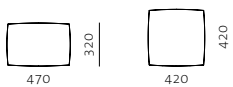

UTILITY COLLECTION

Utility Sofa One Side by NERI&HU

Code UT-S430
Materials Solid wood base, Stainless steel brass finish brackets, Leather upholstery
Dimensions W1219 x D963 x H848mm
Seating height: 420mm
Upholstery For upholstery material and colour options, please refer to material chart

Utility Ottoman by NERI&HU

Code UT-S500
Materials Solid wood base, Leather upholstery
Dimensions W1219 x D915 x H420mm
Seating height: 420mm
Upholstery For upholstery material and colour options, please refer to material chart

Utility Sofa Accessories
by NERI&HU

Table Extension

Code UT-S400A1
UT-S400A2

Materials Stainless steel brass finish,
Veneer laminate table

Dimensions W910 x D240 x H458mm
(Table for Back)
W610 x D240 x H458mm
(Table for Side)

Cushion

Code UT-S400A3
UT-S400A4

Materials Leather with down filling

Dimensions W470 x H320mm
W420 x H420mm

Utility Dining Table
by NERI&HU

Code UT-T411

Materials Solid wood legs, Veneer laminate
top, Stainless steel brass finish