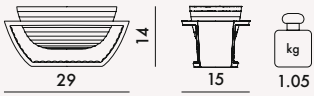

U SHINE 2013

Design Eugeni Quitllet

1218

MATERIAL

Transparent or coloured PMMA mass-dyed

TRANSPARENT

B4
Crystal

V9
Smoke

E2
Green

E4
Blue

E6
Pink