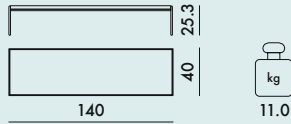

4414

FRAME

Chrome-plated steel