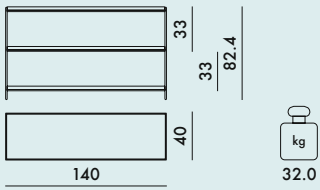

4418

FRAME

Chrome-plated steel

SHELVES

Batch-dyed PMMA

MAT

03
White

09
Black