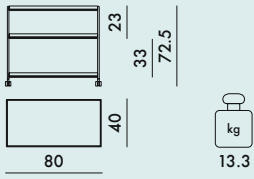

4416

4418

FRAME

Chrome-plated steel

SHELVES

Batch-dyed PMMA

MAT

03
White

09
Black

4416	1	14.8	0.109	86X24X53
4418	1	33.2	0.224	174X28X46

4416	reached level
UNI 8606/84	(maximum level) 3
UNI 8600/84	(maximum level) 3