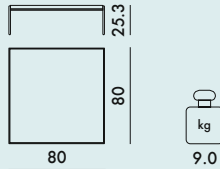

TRAYS 2002

Design Piero Lissoni

4410

4412

4414

FRAME

Chrome-plated steel

SHELVES

Batch-dyed PMMA

4410 - 4414

EN 1730:00

reached level

6.5 (maximum level) 3

6.3 (maximum level) 3

Model	Quantity	Weight (kg)	Volume (cm³)	Dimensions (cm)
4410	1	6.43	0.042	98X8X54
4412	1	10.25	0.066	92X8X89
4414	1	12.5	0.076	157X9X54