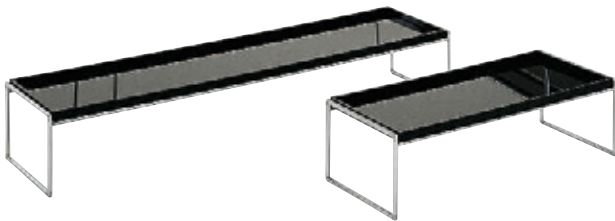

# TRAYS 2002

Design Piero Lissoni

### FRAME

Chrome-plated steel