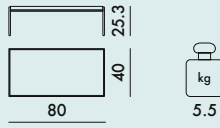

TRAYS 2002

Design Piero Lissoni

4410

4412

4414

FRAME

Chrome-plated steel

SHELVES

Batch-dyed PMMA

4410 - 4414

EN 1730:00

reached level

6.5 (maximum level) 3

6.3 (maximum level) 3

Model	Quantity	Weight (kg)	Volume (cm³)	Dimensions (cm)
4410	1	6.43	0.042	98X8X54
4412	1	10.25	0.066	92X8X89
4414	1	12.5	0.076	157X9X54