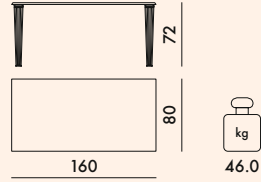

4255

Glass top