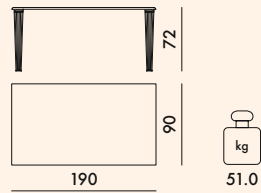

4256

Glass top

LEG

Transparent PMMA with chrome-plated steel internal structure

TOP

Lacquered polyester covered with glass

03
White

09
Black

4255

1 top 45.8
4 legs 16.1

0.138
0.101

178X8X97
75X27X50

4256

1 top 58.4
4 legs 16.1

0.176
0.101

208X8X106
75X27X50