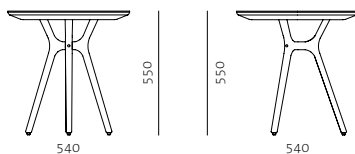

Code	RN-S201
Materials	Solid wood legs, Veneer laminate frame, Upholstered cushion, Down filling
Dimensions	W624 x D598 x H780mm Seating height: 465mm
Upholstery	For upholstery material and colour options, please refer to material chart

Rén Dining Table C1100
by SPACE CPH

Code RN-T420
Materials Solid wood legs, Veneer laminate top, Brass plated stainless steel
Dimensions C1100 x H730mm

RÉN COLLECTION

Rén Coffee Table
by SPACE CPH

Code RN-T200
Materials Solid wood legs, Veneer laminate top, Brass plated stainless steel
Dimensions C540 x H550mm

Rén Side Table
by SPACE CPH

Code RN-T100
Materials Solid wood legs, Veneer laminate top, Brass plated stainless steel
Dimensions C450 x H420mm

Rén Conference Table
by SPACE CPH

Code RN-T601
Materials Solid wood legs, Veneer laminate top, Brass plated stainless steel
Dimensions W3500 x D1100 x H730mm