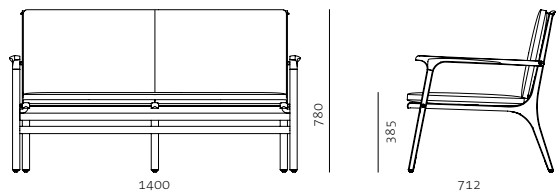

Code RN-S121
Materials Solid wood legs, Veneer laminate frame, Upholstered cushion, Down filling
Dimensions W1400 x D712 x H780mm
Seating height: 385mm
Upholstery For upholstery material and colour options, please refer to material chart