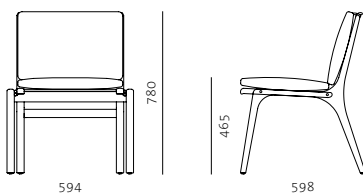

Code	RN-S201
Materials	Solid wood legs, Veneer laminate frame, Upholstered cushion, Down filling
Dimensions	W624 x D598 x H780mm Seating height: 465mm
Upholstery	For upholstery material and colour options, please refer to material chart

RÉN COLLECTION

Rén Dining Chair by SPACE CPH

Code RN-S200
Materials Solid wood legs, Veneer laminate frame, Upholstered cushion, Down filling
Dimensions W594 x D598 x H780mm
Seating height: 465mm
Upholstery For upholstery material and colour options, please refer to material chart

Rén Lounge Chair Small by SPACE CPH

Code RN-S111-S
Materials Solid wood legs, Veneer laminate frame, Upholstered cushion, Down filling
Dimensions W624 x D600 x H780mm
Seating height: 380mm
Upholstery For upholstery material and colour options, please refer to material chart

Rén Lounge Chair Large
by SPACE CPH

Code RN-S111-L
Materials Solid wood legs, Veneer laminate frame, Upholstered cushion, Down filling
Dimensions W794 x D712 x H780mm
Seating height: 385mm
Upholstery For upholstery material and colour options, please refer to material chart