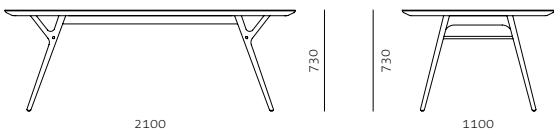

RÉN COLLECTION

Code RN-T411
Materials Solid wood legs, Veneer laminate top, Brass plated stainless steel
Dimensions W1800 x D1100 x H730mm
W2100 x D1100 x H730mm
W2600 x D1100 x H730mm

Rén Dining Table C1100
by SPACE CPH

Code RN-T420
Materials Solid wood legs, Veneer laminate top, Brass plated stainless steel
Dimensions C1100 x H730mm