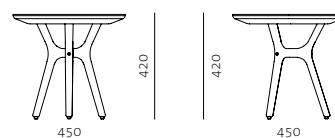

RÉN COLLECTION

Rén Coffee Table
by SPACE CPH

Code RN-T200
Materials Solid wood legs, Veneer laminate top, Brass plated stainless steel
Dimensions C540 x H550mm

Rén Side Table
by SPACE CPH

Code RN-T100
Materials Solid wood legs, Veneer laminate top, Brass plated stainless steel
Dimensions C450 x H420mm