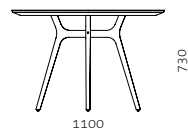

RÉN COLLECTION

Code RN-T411
Materials Solid wood legs, Veneer laminate top, Brass plated stainless steel
Dimensions W1800 x D1100 x H730mm
W2100 x D1100 x H730mm
W2600 x D1100 x H730mm

Rén Dining Table C1100
by SPACE CPH

Code RN-T420
Materials Solid wood legs, Veneer laminate top, Brass plated stainless steel
Dimensions C1100 x H730mm