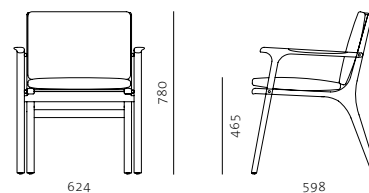

Code	RN-S201
Materials	Solid wood legs, Veneer laminate frame, Upholstered cushion, Down filling
Dimensions	W624 x D598 x H780mm Seating height: 465mm
Upholstery	For upholstery material and colour options, please refer to material chart

RÉN COLLECTION

Rén Dining Chair by SPACE CPH

Code RN-S200
Materials Solid wood legs, Veneer laminate frame, Upholstered cushion, Down filling
Dimensions W594 x D598 x H780mm
Seating height: 465mm
Upholstery For upholstery material and colour options, please refer to material chart

Rén Lounge Chair Small by SPACE CPH

Code RN-S111-S
Materials Solid wood legs, Veneer laminate frame, Upholstered cushion, Down filling
Dimensions W624 x D600 x H780mm
Seating height: 380mm
Upholstery For upholstery material and colour options, please refer to material chart

Rén Lounge Chair Large
by SPACE CPH

Code RN-S111-L
Materials Solid wood legs, Veneer laminate frame, Upholstered cushion, Down filling
Dimensions W794 x D712 x H780mm
Seating height: 385mm
Upholstery For upholstery material and colour options, please refer to material chart