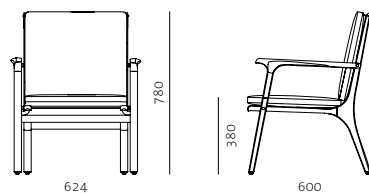

Code	RN-S201
Materials	Solid wood legs, Veneer laminate frame, Upholstered cushion, Down filling
Dimensions	W624 x D598 x H780mm Seating height: 465mm
Upholstery	For upholstery material and colour options, please refer to material chart

RÉN COLLECTION

Rén Dining Chair by SPACE CPH

Code RN-S200
Materials Solid wood legs, Veneer laminate frame, Upholstered cushion, Down filling
Dimensions W594 x D598 x H780mm
Seating height: 465mm
Upholstery For upholstery material and colour options, please refer to material chart

Rén Lounge Chair Small by SPACE CPH

Code RN-S111-S
Materials Solid wood legs, Veneer laminate frame, Upholstered cushion, Down filling
Dimensions W624 x D600 x H780mm
Seating height: 380mm
Upholstery For upholstery material and colour options, please refer to material chart

Rén Lounge Chair Large
by SPACE CPH

Code RN-S111-L
Materials Solid wood legs, Veneer laminate frame, Upholstered cushion, Down filling
Dimensions W794 x D712 x H780mm
Seating height: 385mm
Upholstery For upholstery material and colour options, please refer to material chart