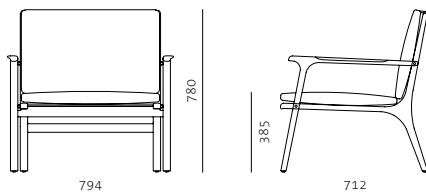

Code	RN-S201
Materials	Solid wood legs, Veneer laminate frame, Upholstered cushion, Down filling
Dimensions	W624 x D598 x H780mm Seating height: 465mm
Upholstery	For upholstery material and colour options, please refer to material chart

RÉN COLLECTION

Rén Dining Chair by SPACE CPH

Code RN-S200
Materials Solid wood legs, Veneer laminate frame, Upholstered cushion, Down filling
Dimensions W594 x D598 x H780mm
Seating height: 465mm
Upholstery For upholstery material and colour options, please refer to material chart

Rén Lounge Chair Small by SPACE CPH

Code RN-S111-S
Materials Solid wood legs, Veneer laminate frame, Upholstered cushion, Down filling
Dimensions W624 x D600 x H780mm
Seating height: 380mm
Upholstery For upholstery material and colour options, please refer to material chart

Rén Lounge Chair Large
by SPACE CPH

Code RN-S111-L
Materials Solid wood legs, Veneer laminate frame, Upholstered cushion, Down filling
Dimensions W794 x D712 x H780mm
Seating height: 385mm
Upholstery For upholstery material and colour options, please refer to material chart