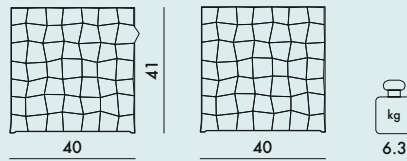

OPTIC 2006

Design Patrick Jouin

3500

Without door

3510

With door

MATERIAL

Transparent or batch-dyed PMMA

TRANSPARENT

B4
Crystal

AM
Amber

V9
Smoke

3500	1	7.08	0.113	48X50X47
3510	1	8.58	0.113	48X50X47