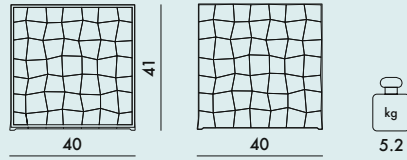

OPTIC 2006

Design Patrick Jouin

3500

Without door

3510

With door

MATERIAL

Transparent or batch-dyed PMMA

TRANSPARENT

B4
Crystal

AM
Amber

V9
Smoke

3500	1	7.08	0.113	48X50X47
3510	1	8.58	0.113	48X50X47