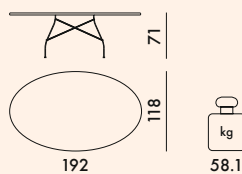

4573

Black painted steel frame

FRAME

Chrome, gold-plated or painted steel

Chrome

Gold

Black

TOP

Stoneware with marble finish

4572/4573/4579

MG
Tropical
Grey

MS
Symphonie

MM
Brown
Emperor

CN
Aged
Bronze

MB
White

MN
Black

*adjustable foot

4578/4580/4584

1 top
1 frame

45.0
8.39

0.146
0.107

135X135X8
80X74X18

4572/4573/4579

1 top
1 frame

67.8
8.39

0.204
0.107

204X125X8
80X74X18