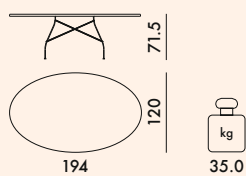

4562
Polyester lacquered top
Chrome-plated steel frame

4569
Polyester lacquered top
Gold-plated steel frame