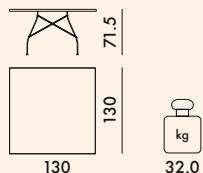

4560
Polyester lacquered top
Chrome-plated steel frame

4567
Polyester lacquered top
Gold-plated steel frame

4570
Scratch-proof laminated top
Chrome-plated steel frame

4561
Polyester lacquered top
Chrome-plated steel frame

4568
Polyester lacquered top
Gold-plated steel frame