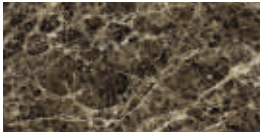

1 top
1 frame

41.8
8.39

0.125
0.107

125X125X8
80X74X18

STONEWARE WITH **MARBLE FINISH**

Multiplo/Glossy

MG
Tropical Grey

MS
Symphonie