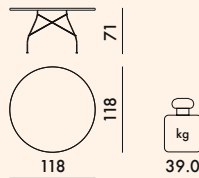

4565

Black painted steel frame

FRAME

Chrome, gold-plated or painted steel

Chrome

Gold

Black

TOP

Stoneware with marble finish

4590/4594/4563

MB
White

MN
Black

MS
Symphonie

*adjustable foot

4590/4594/4563

1 top
1 frame

50.6
8.39

0.125
0.107

125X125X8
80X74X18

4565/4588/4589

1 top
1 frame

41.8
8.39

0.125
0.107

125X125X8
80X74X18