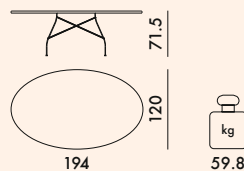

4572
Glass top
Chrome-plated steel frame

4579
Glass top
Gold-plated steel frame

FRAME
Chrome-plated steel