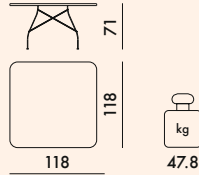

4563

Black painted steel frame

4588

Chrome-plated steel frame

4589

Gold-plated steel frame