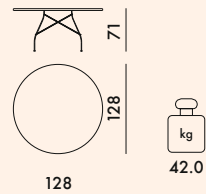

4578

Black painted steel frame

4572

Chrome-plated steel frame

4579

Gold-plated steel frame