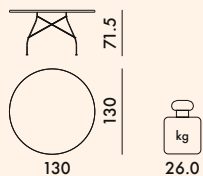

4560
Polyester lacquered top
Chrome-plated steel frame

4567
Polyester lacquered top
Gold-plated steel frame

4570
Scratch-proof laminated top
Chrome-plated steel frame

4561
Polyester lacquered top
Chrome-plated steel frame

4568
Polyester lacquered top
Gold-plated steel frame

4562
Polyester lacquered top
Chrome-plated steel frame

4569
Polyester lacquered top
Gold-plated steel frame

4572
Glass top
Chrome-plated steel frame

4579
Glass top
Gold-plated steel frame

FRAME
Chrome-plated steel

TOP
MDF polyester lacquered

4560/4561/4562/4567/4568/4569

Scratch-proof laminated
4570

2M
Zinc
white
laminated

GLASS TOP
MDF polyester lacquered with glass top

4572/4579

*adjustable foot

4560/4567	1 top	35.9	0.135	139X7X139
	1 frame	8.39	0.107	80X74X18
4570	1 top	36.5	0.135	139X7X139
	1 frame	8.39	0.107	80X74X18
4561/4568	1 top	28.9	0.135	139x7x139
	1 frame	8.39	0.107	80X74X18
4562/4569	1 top	39.0	0.211	204X8X129
	1 frame	8.39	0.107	80X74X18
4572/4579	1 top	60.9	0.211	204X8X129
	1 frame	8.39	0.107	80X74X18