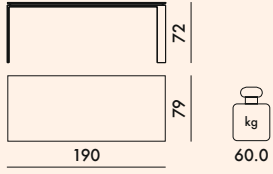

NEW

6523

Stoneware with marble finish

LEGS

Painted steel

TOP

Stoneware with marble finish