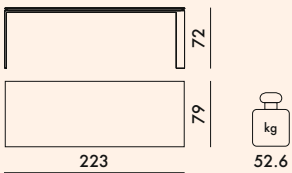

5524

MATERIAL

Galvanized steel and epoxy polyester coating

82
White
White