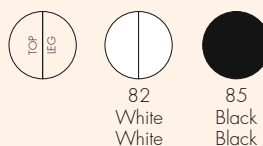

4525

4510
Soft touch

LEGS

Painted steel

TOP

Scratch-proof laminate or scratch-proof soft touch laminate

NEW!

4514

Soft touch width: 90 cm

LEGS

Painted steel

TOP

Scratch-resistant soft-touch laminate

EN 15372:2008	Level attained
Par. 5	Compliant
EN 1730:2000	Level attained
6.2	(maximum level) 3
6.3	(maximum level) 3
6.4	(maximum level) 3
6.6	(maximum level) 3
6.7	(maximum level) 3
6.8	(maximum level) 3

4502	1 top	29.8	0.108	170X7X91
	1 structure	18.0	0.161	79X85X24
4503	1 top	37.9	0.129	201X7X92
	1 structure	18.0	0.161	79X85X24
4509	1 top	50.4	0.150	235X7X91
	1 structure	18.0	0.161	79X85X24
4510	1 top	36.6	0.139	141X7X141
	1 structure	24.0	0.251	134X24X78
4522	1 top	30.0	0.108	170X7X91
	1 structure	18.0	0.161	79X85X24
4523	1 top	39.6	0.129	201X7X92
	1 structure	18.0	0.161	79X85X24
4524	1 top	50.5	0.150	235X7X91
	1 structure	18.0	0.161	79X85X24
4525	1 top	34.4	0.139	141X7X141
	1 structure	24.0	0.251	134X24X78