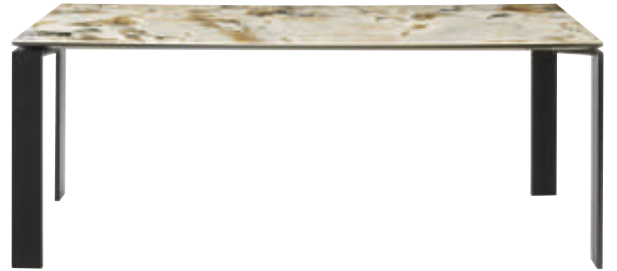

NEW

6523

Stoneware with marble finish

LEGS

Painted steel

TOP

Stoneware with marble finish

4514	1 top	42.0	0.144	202X7X102
	1 structure	22.0	0.182	80X95X24
6523	1 top	60.0	0.129	200X90X8
	1 structure	18.0	0.161	79X85X24