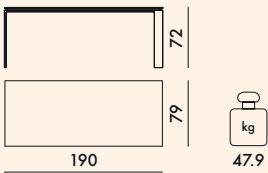

FOUR OUTDOOR 2014

Design Ferruccio Laviani

5522

5523

5524

MATERIAL

Galvanized steel and epoxy polyester coating

82
White
White

Model	Component	Weight (kg)	Volume (m³)	Dimensions (cm)
5522	1 top	30.4	0.108	170X7X91
	1 structure	19.4	0.161	79X85X24
5523	1 top	36.0	0.129	201X7X92
	1 structure	19.4	0.161	79X85X24
5524	1 top	41.4	0.150	235X7X91
	1 structure	19.4	0.161	79X85X24

EN 15372:2008	Level attained
Par. 5	Compliant
EN 1730:2000	Level attained
6.2	(maximum level) 3
6.3	(maximum level) 3
6.4	(maximum level) 3
6.6	(maximum level) 3
6.7	(maximum level) 3
6.8	(maximum level) 3