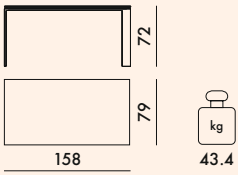

FOUR OUTDOOR 2014

Design Ferruccio Laviani

5522