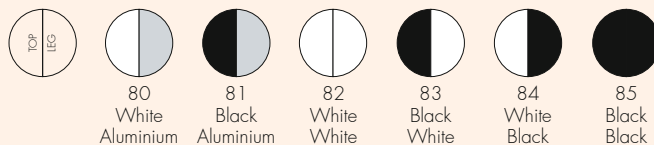

4525

4510
Soft touch

LEGS

Painted steel

TOP

Scratch-proof laminate or scratch-proof soft touch laminate

NEW!

4514

Soft touch width: 90 cm

LEGS

Painted steel

TOP

Scratch-resistant soft-touch laminate

EN 15372:2008	Level attained
Par. 5	Compliant
EN 1730:2000	Level attained
6.2	(maximum level) 3
6.3	(maximum level) 3
6.4	(maximum level) 3
6.6	(maximum level) 3
6.7	(maximum level) 3
6.8	(maximum level) 3