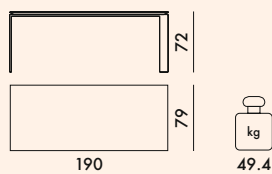

4523

4503
Soft touch