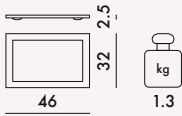

DUNE 2009

Design Mario Bellini

1200