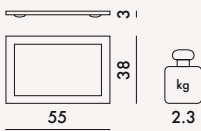

1210

MATERIAL

Transparent or batch-dyed PMMA

TRANSPARENT