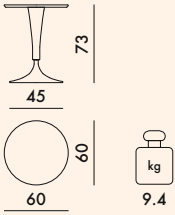

# DR. NA 1997

Design Philippe Starck

4536

**LEG**

Smooth batch-dyed polypropylene

**BASE**

Painted die-cast aluminium

**TOP**

Coated with scratch resistant SMC

MAT

1N  
Wax  
white

4N  
Fennel  
green

5N  
Warm  
grey

7N  
Light  
orange

4536

1 base	4.58	0.062	49X26X49
1 leg	1.8	0.033	23X63X23
1 top	7.42	0.037	68X8X68