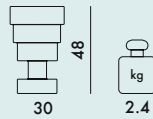

8851

Calice - Vase

MATERIAL

Painted batch-dyed thermoplastic technopolymer

OPAQUE

12
Green

10
Red

31
Pink

30
Violet

09
Black

reached level
EN 1022:2005 Compliant
EN 16139:2013 + AC2013 Compliant
EN 1728:2012 + AC 2013

4.1 (maximum level) L2
4.2 (maximum level) L2
6.4 (maximum level) L2
6.5 (maximum level) L2
6.15 (maximum level) L2
6.16 (maximum level) L2
6.17 (maximum level) L2
6.18 (maximum level) L2
6.24 (maximum level) L2
6.25 (maximum level) L2