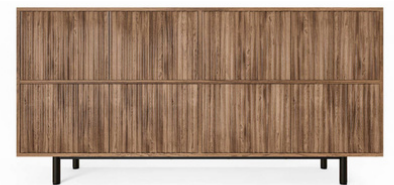

TABLES / SHELVING

30%

Kartell | Lunat Desk

Walnut veneer, steel
1 Available (WGT)
1100x730x590mm
Great Condition
RRP: $4,225.00
Disc: $2,958.00

25%

Normann Copenhagen | Slice Bar Leaner

Oak with veneer top
1 Available (WGT)
2200x900x1030mm
Great Condition
RRP: $3,900.00
Disc: $2,925.00

15%

Plank | Bench Table

Solid wood, spruce oiled
1 Available (AKL)
2000x730x600mm
Minor Fading
RRP: $6,775.00
Disc: $5,758.75

30%

Kartell | Glossy Round Outdoor Table

Stoneware & steel
1 Available (AKL)
128x700mm
Good Condition
RRP: $5,735.00
Disc: $4,014.50

70%

Kartell | Battista Folding Trolley

Steel & polyurethane
1 Available (WGT)
540x1000x690mm
Great Condition
RRP: $2,890.00
Disc: $867.00

35%

Stellar Works | Seiton Cabinet High

Solid walnut & steel
1 Available (WGT)
1815x450x900mm
Minor Scratches
RRP: $6,170.00
Disc: $3,900.00

30%

Stellar Works | Slow Shelf 3

Solid walnut & copper
1 Available (WGT)
1200x375x1018mm
Great Condition
RRP: $3,590.00
Disc: $2,513.00

20%

Stellar Works | Valet

Leather, steel, walnut & brass
1 Available (WGT)
590x620x1810mm
Great Condition
RRP: $2,720.00
Disc: $2,176.00

25%

Rexite | Pop Coat & Umbrella Stand

Polymer & steel
9 Available (black, grey & white))
1670x380mm
New
RRP: $565.00
Disc: $423.75