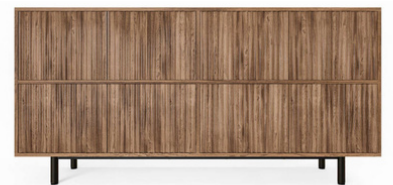

TABLES / SHELVING

30%

Kartell | Lunat Desk

Walnut veneer, steel
1 Available (WGT)
1100x730x590mm
Great Condition
RRP: $4,225.00
Disc: $2,958.00

25%

Normann Copenhagen | Slice Bar Leaner

Oak with veneer top
1 Available (WGT)
2200x900x1030mm
Great Condition
RRP: $3,900.00
Disc: $2,925.00

15%

Plank | Bench Table

Solid wood, spruce oiled
1 Available (AKL)
2000x730x600mm
Minor Fading
RRP: $6,775.00
Disc: $5,758.75

30%

Kartell | Glossy Round Outdoor Table

Stoneware & steel
1 Available (AKL)
128x700mm
Good Condition
RRP: $5,735.00
Disc: $4,014.50

70%

Kartell | Battista Folding Trolley

Steel & polyurethane
1 Available (WGT)
540x1000x690mm
Great Condition
RRP: $2,890.00
Disc: $867.00

35%

Stellar Works | Seiton Cabinet High

Solid walnut & steel
1 Available (WGT)
1815x450x900mm
Minor Scratches
RRP: $6,170.00
Disc: $3,900.00

30%

Stellar Works | Slow Shelf 3

Solid walnut & copper
1 Available (WGT)
1200x375x1018mm
Great Condition
RRP: $3,590.00
Disc: $2,513.00

20%

Stellar Works | Valet

Leather, steel, walnut & brass
1 Available (WGT)
590x620x1810mm
Great Condition
RRP: $2,720.00
Disc: $2,176.00

25%

Rexite | Pop Coat & Umbrella Stand

Polymer & steel
10 Available (black, grey & white)]
1670x380mm
New
RRP: $565.00
Disc: $423.75