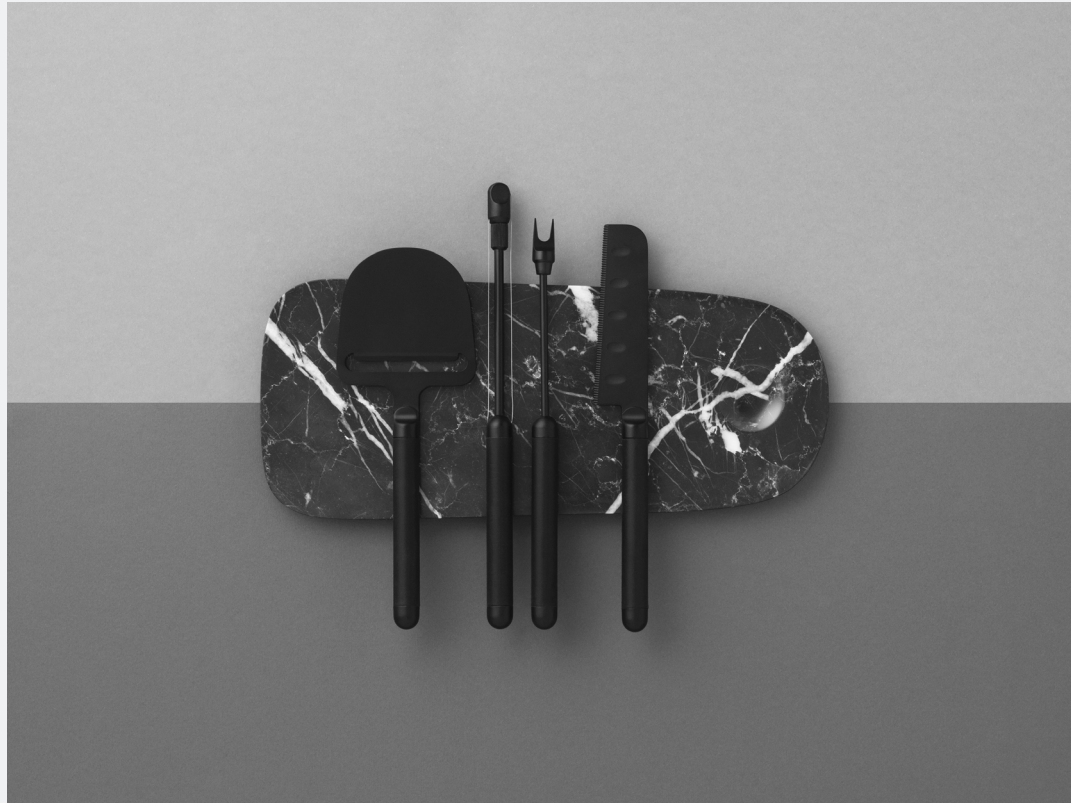

PEBBLE

PEBBLE CHEESE SERIES

ACCESSORIES / LIGHTING / FURNITURE

DESIGNER / YEAR OF DESIGN	Simon Legald, 2016
MATERIAL	Stainless Steel, Ceramic Coating, Silicone Handles
COLOURS	Black
CONSTRUCTION	Silicone handles for comfortable grip.
DIMENSIONS	Pebble Cheese Slicer / H: 23,7 x L: 1,4 x D: 1,4 cm Pebble Cheese Plane / H: 20 x L: 7,4 x D: 2 cm Pebble Cheese Knife / H: 21,5 x L: 3 x D: 1,4 cm Pebble Cheese Fork / H: 21,7 x L: 1,4 x D: 1,4 cm Pebble Cheese Slicer Strings 3 pcs / L: 26 cm
MAINTENANCE	Suitable for dishwasher.

PEBBLE BOARDS

ACCESSORIES / LIGHTING / FURNITURE

DESIGNER / YEAR OF DESIGN	Simon Legald, 2016
MATERIAL	Marble
COLOURS	
CONSTRUCTION	The Pebble Board is cut in marble stone and polished.
DIMENSIONS	Pebble Board Small / H: 12,7 x L: 30 x D: 1,2 cm Pebble Board Large / H: 18,9 x L: 30 x D: 1,2 cm
MAINTENANCE	Clean with a damp cloth.