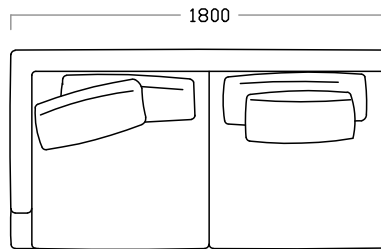

sofa lengths: 2000mm/ 2200mm/ 2400mm/ 2600mm/ 2800mm
ottoman size: to correspond with sofa cushion
large chair: 1050mm depth: 950mm

THE STANDARD LENNON SOFA

THE LENNON MODULAR SOFA

LE-CHAISE-1800

LE-1A-1800