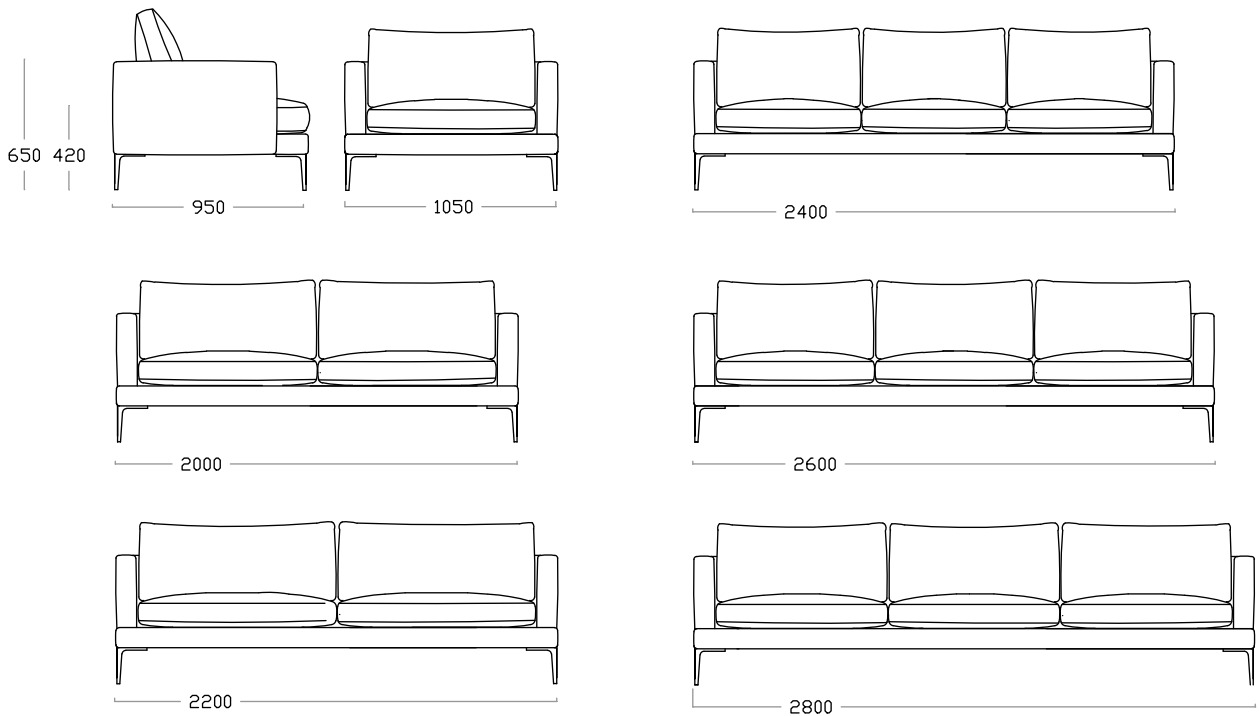

THE LENNON MODULAR SOFA

frame: solid hardwood with steel reinforcing in all structural areas
seat cushions: high density foam inner core, feather and fibre top surface
back cushions: feather & fibre in channelled liners
overlay cushions: feather & fibre 55mm x 55mm (deep lennon only)
legs: polished cast aluminium
10 year warranty

sofa lengths: 2000mm/ 2200mm/ 2400mm/ 2600mm/ 2800mm
ottoman size: to correspond with sofa cushion
large chair: 1050mm depth: 950mm

THE STANDARD LENNON SOFA

THE LENNON MODULAR SOFA

LE-CHAISE-1800

LE-1A-1800

LE-1A-2650-T

standard Lennon modular components, available left and right handed