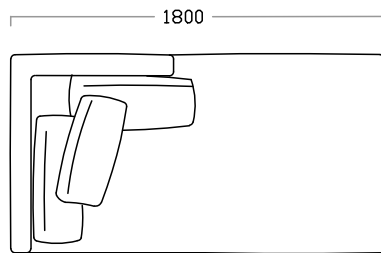

sofa lengths: 2000mm/ 2200mm/ 2400mm/ 2600mm/ 2800mm
ottoman size: to correspond with sofa cushion
large chair: 1050mm depth: 950mm

THE STANDARD LENNON SOFA

THE LENNON MODULAR SOFA

LE-CHAISE-1800

LE-1A-1800