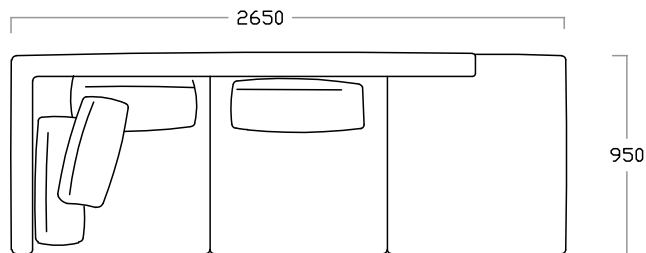

sofa lengths: 2000mm/ 2200mm/ 2400mm/ 2600mm/ 2800mm
ottoman size: to correspond with sofa cushion
large chair: 1050mm depth: 950mm

THE STANDARD LENNON SOFA

THE LENNON MODULAR SOFA

LE-CHAISE-1800

LE-1A-1800