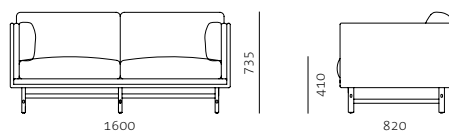

<b>Code</b>	SW-S411
<b>Materials</b>	Solid wood base, Leather upholstery
<b>Dimensions</b>	W1600x D820 x H735mm Seating height: 410mm
<b>Upholstery</b>	For upholstery material and colour options, please refer to material chart

### SW Sofa Three Seater by OEO

**Code** SW-S421  
**Materials** Solid wood base, Leather upholstery  
**Dimensions** W2303 x D820 x H735mm  
Seating height: 410mm  
**Upholstery** For upholstery material and colour options, please refer to material chart

### SW Puff Unit by OEO

**Code** SW-S500  
**Materials** Solid wood base, Leather upholstery  
**Dimensions** W800 x D800 x H410mm  
Seating height: 410mm  
**Upholstery** For upholstery material and colour options, please refer to material chart

**SW Daybed**  
*by OEO*

- Code** SW-B100
- Materials** Solid wood base, Leather upholstery, Leather straps
- Dimensions** W1900 x D800 x H525mm  
Seating height: 338mm
- Upholstery** For upholstery material and colour options, please refer to material chart