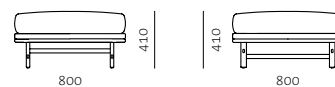

<b>Code</b>	SW-S411
<b>Materials</b>	Solid wood base, Leather upholstery
<b>Dimensions</b>	W1600x D820 x H735mm Seating height: 410mm
<b>Upholstery</b>	For upholstery material and colour options, please refer to material chart

### SW Sofa Three Seater by OEO

**Code** SW-S421  
**Materials** Solid wood base, Leather upholstery  
**Dimensions** W2303 x D820 x H735mm  
Seating height: 410mm  
**Upholstery** For upholstery material and colour options, please refer to material chart

### SW Puff Unit by OEO

**Code** SW-S500  
**Materials** Solid wood base, Leather upholstery  
**Dimensions** W800 x D800 x H410mm  
Seating height: 410mm  
**Upholstery** For upholstery material and colour options, please refer to material chart

**SW Daybed**  
*by OEO*

- Code** SW-B100
- Materials** Solid wood base, Leather upholstery, Leather straps
- Dimensions** W1900 x D800 x H525mm  
Seating height: 338mm
- Upholstery** For upholstery material and colour options, please refer to material chart