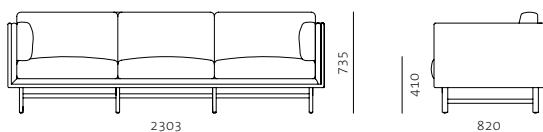

<b>Code</b>	SW-S411
<b>Materials</b>	Solid wood base, Leather upholstery
<b>Dimensions</b>	W1600x D820 x H735mm Seating height: 410mm
<b>Upholstery</b>	For upholstery material and colour options, please refer to material chart

### SW Sofa Three Seater by OEO

**Code** SW-S421  
**Materials** Solid wood base, Leather upholstery  
**Dimensions** W2303 x D820 x H735mm  
Seating height: 410mm  
**Upholstery** For upholstery material and colour options, please refer to material chart

### SW Puff Unit by OEO

**Code** SW-S500  
**Materials** Solid wood base, Leather upholstery  
**Dimensions** W800 x D800 x H410mm  
Seating height: 410mm  
**Upholstery** For upholstery material and colour options, please refer to material chart