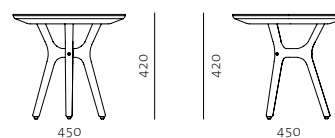

RÉN COLLECTION

Rén Dining Table
by SPACE CPH

Code RN-T411
Materials Solid wood legs, Veneer laminate top, Brass plated stainless steel
Dimensions W1800 x D1100 x H730mm
W2100 x D1100 x H730mm
W2600 x D1100 x H730mm

Rén Dining Table C1100
by SPACE CPH

Code RN-T420
Materials Solid wood legs, Veneer laminate top, Brass plated stainless steel
Dimensions C1100 x H730mm

RÉN COLLECTION

Rén Coffee Table
by SPACE CPH

Code RN-T200
Materials Solid wood legs, Veneer laminate top, Brass plated stainless steel
Dimensions C540 x H550mm

Rén Side Table
by SPACE CPH

Code RN-T100
Materials Solid wood legs, Veneer laminate top, Brass plated stainless steel
Dimensions C450 x H420mm

Rén Conference Table
by SPACE CPH

Code RN-T601
Materials Solid wood legs, Veneer laminate top, Brass plated stainless steel
Dimensions W3500 x D1100 x H730mm