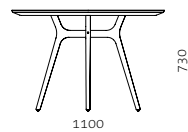

RÉN COLLECTION

Rén Dining Table
by SPACE CPH

Code RN-T411
Materials Solid wood legs, Veneer laminate top, Brass plated stainless steel
Dimensions W1800 x D1100 x H730mm
W2100 x D1100 x H730mm
W2600 x D1100 x H730mm

Rén Dining Table C1100
by SPACE CPH

Code RN-T420
Materials Solid wood legs, Veneer laminate top, Brass plated stainless steel
Dimensions C1100 x H730mm

RÉN COLLECTION

Rén Coffee Table
by SPACE CPH

Code RN-T200
Materials Solid wood legs, Veneer laminate top, Brass plated stainless steel
Dimensions C540 x H550mm

Rén Side Table
by SPACE CPH

Code RN-T100
Materials Solid wood legs, Veneer laminate top, Brass plated stainless steel
Dimensions C450 x H420mm

Rén Conference Table
by SPACE CPH

Code RN-T601
Materials Solid wood legs, Veneer laminate top, Brass plated stainless steel
Dimensions W3500 x D1100 x H730mm