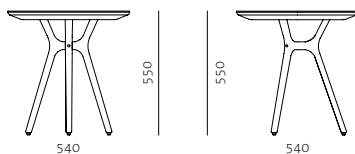

RÉN COLLECTION

Rén Dining Table
by SPACE CPH

Code RN-T411
Materials Solid wood legs, Veneer laminate top, Brass plated stainless steel
Dimensions W1800 x D1100 x H730mm
W2100 x D1100 x H730mm
W2600 x D1100 x H730mm

Rén Dining Table C1100
by SPACE CPH

Code RN-T420
Materials Solid wood legs, Veneer laminate top, Brass plated stainless steel
Dimensions C1100 x H730mm

RÉN COLLECTION

Rén Coffee Table
by SPACE CPH

Code RN-T200
Materials Solid wood legs, Veneer laminate top, Brass plated stainless steel
Dimensions C540 x H550mm

Rén Side Table
by SPACE CPH

Code RN-T100
Materials Solid wood legs, Veneer laminate top, Brass plated stainless steel
Dimensions C450 x H420mm

Rén Conference Table
by SPACE CPH

Code RN-T601
Materials Solid wood legs, Veneer laminate top, Brass plated stainless steel
Dimensions W3500 x D1100 x H730mm