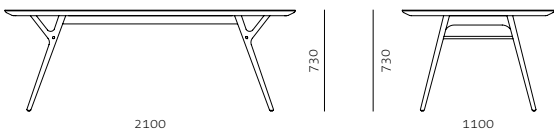

RÉN COLLECTION

Rén Dining Table
by SPACE CPH

Code RN-T411
Materials Solid wood legs, Veneer laminate top, Brass plated stainless steel
Dimensions W1800 x D1100 x H730mm
W2100 x D1100 x H730mm
W2600 x D1100 x H730mm

Rén Dining Table C1100
by SPACE CPH

Code RN-T420
Materials Solid wood legs, Veneer laminate top, Brass plated stainless steel
Dimensions C1100 x H730mm

RÉN COLLECTION

Rén Coffee Table
by SPACE CPH

Code RN-T200
Materials Solid wood legs, Veneer laminate top, Brass plated stainless steel
Dimensions C540 x H550mm

Rén Side Table
by SPACE CPH

Code RN-T100
Materials Solid wood legs, Veneer laminate top, Brass plated stainless steel
Dimensions C450 x H420mm

Rén Conference Table
by SPACE CPH

Code RN-T601
Materials Solid wood legs, Veneer laminate top, Brass plated stainless steel
Dimensions W3500 x D1100 x H730mm